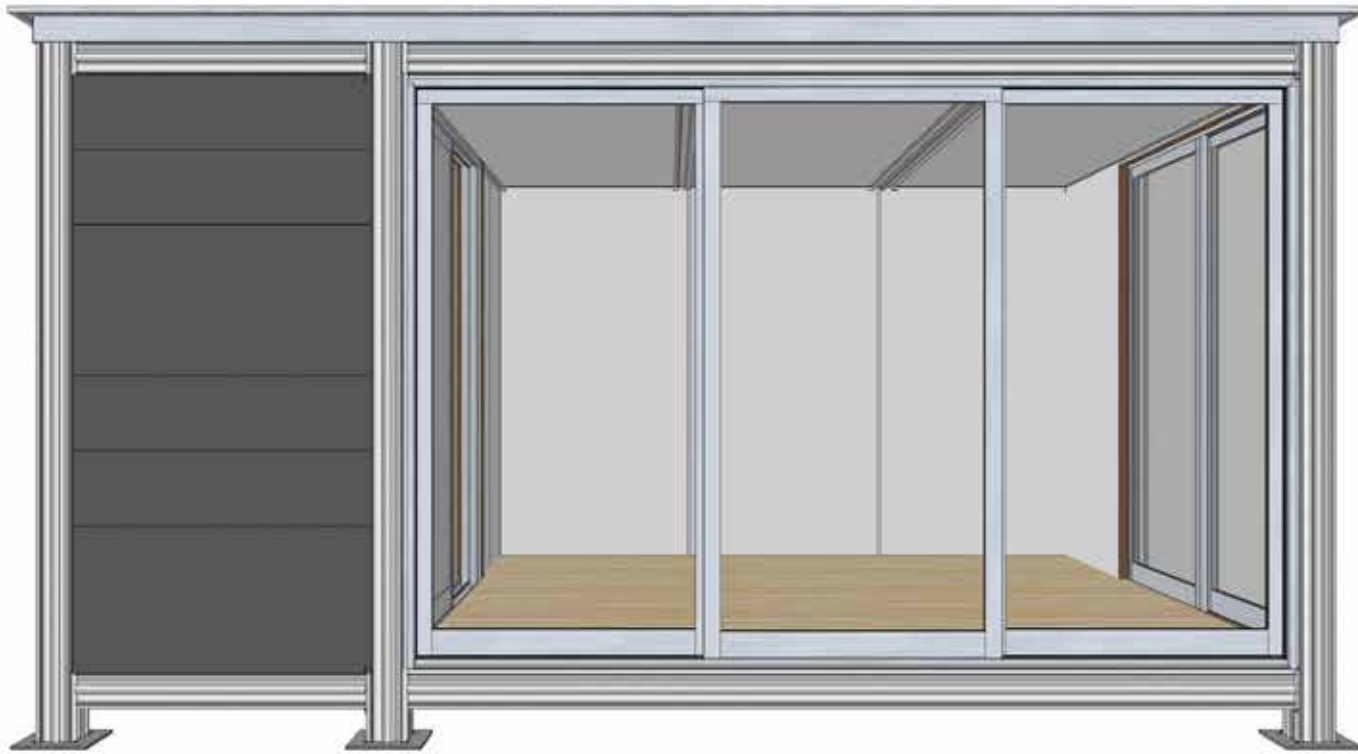

1 K4 12' EXTENDED BATH
226 SF

k4 extended with bath
our standard 226 square ft. module

k4 extended with bath
our standard 226 square ft. module

k4 extended with bath
our standard 226 square ft. module

k4 extended with bath
our standard 226 square ft. module