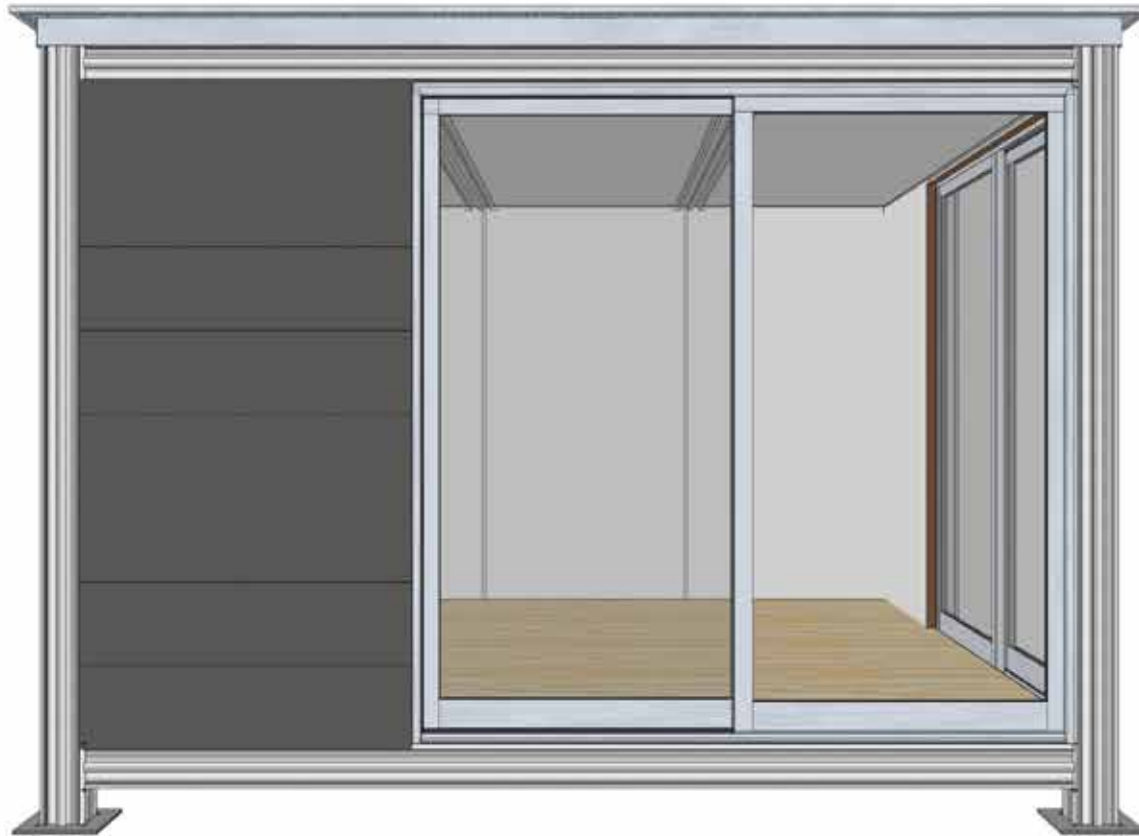

① K3 12FT DEPTH
169 SF

k3 extended (12')
our standard 169 square ft. module

pricing
37k

k3 extended (12')
our standard 169 square ft. module

pricing
37k

k3 extended (12')
our standard 169 square ft. module

pricing
37k

k3 extended (12')
our standard 169 square ft. module

pricing
37k