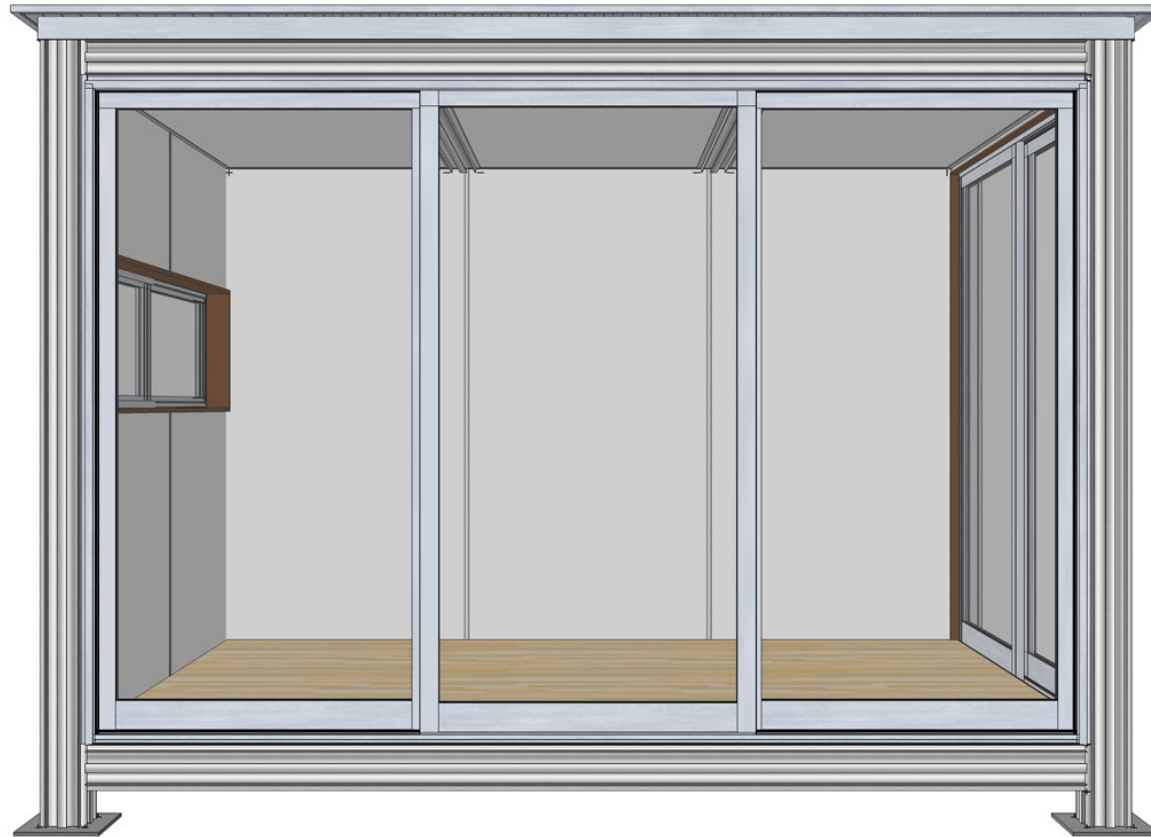

① K3 BASIC (8FT)  
117 SF

**k3 basic**  
our standard 117 square ft. module

**pricing**  
32.5k

**k3 basic**  
our standard 117 square ft. module

**pricing**  
32.5k

**k3 basic**  
our standard 117 square ft. module

**pricing**  
32.5k

**k3 basic**  
our standard 117 square ft. module

**pricing**  
32.5k

**k3 basic**  
our standard 117 square ft. module

**pricing**  
32.5k