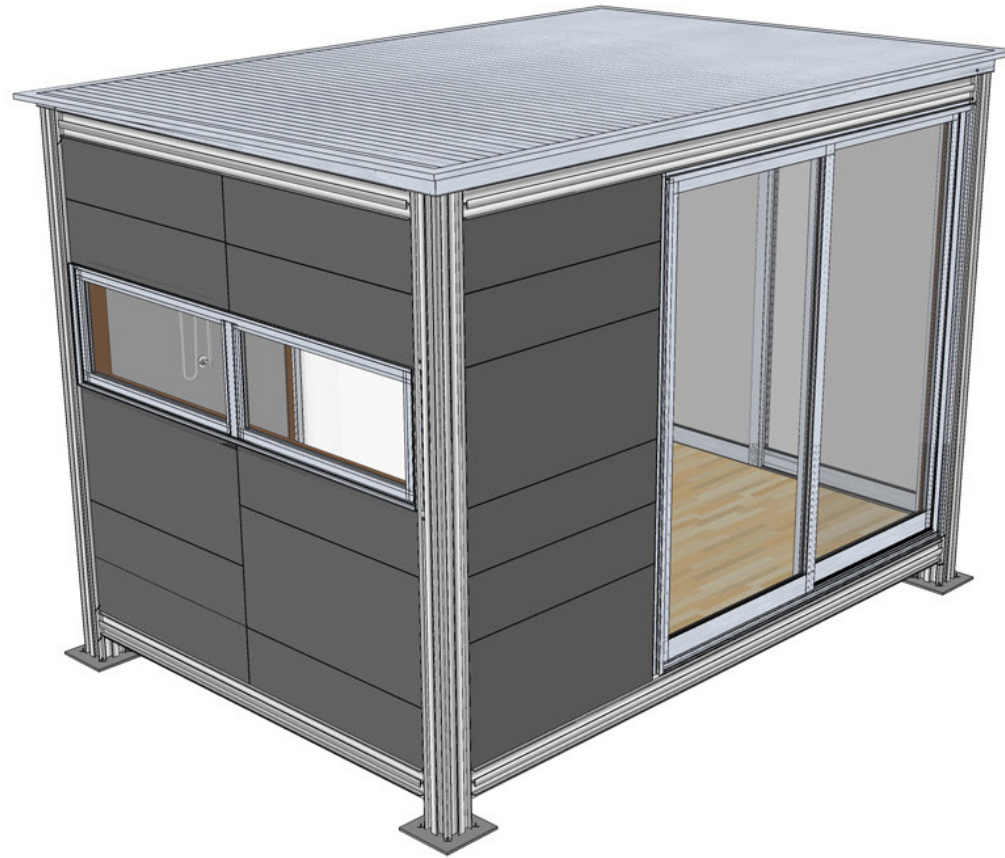

1 K3 BATH (8FT)
117 SF

k3 with bath
our standard 117 square ft. module

pricing
35k

k3 with bath
our standard 117 square ft. module

pricing
35k

k3 with bath
our standard 117 square ft. module

pricing
35k

k3 with bath
our standard 117 square ft. module

pricing
35k

k3 with bath
our standard 117 square ft. module

pricing
35k