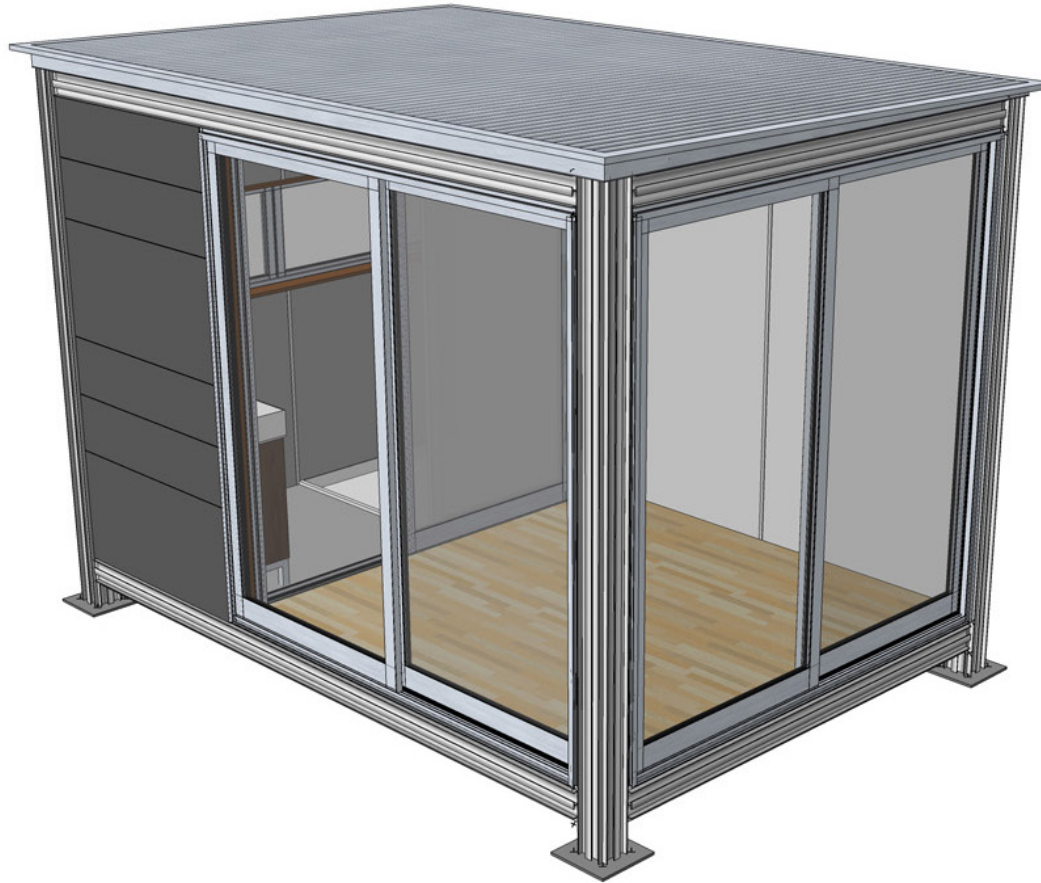

1 K3 BATH (8FT)
117 SF

k3 with bath
our standard 117 square ft. module

pricing
35k

k3 with bath
our standard 117 square ft. module

pricing
35k

k3 with bath
our standard 117 square ft. module

pricing
35k

k3 with bath
our standard 117 square ft. module

pricing
35k

k3 with bath
our standard 117 square ft. module

pricing
35k