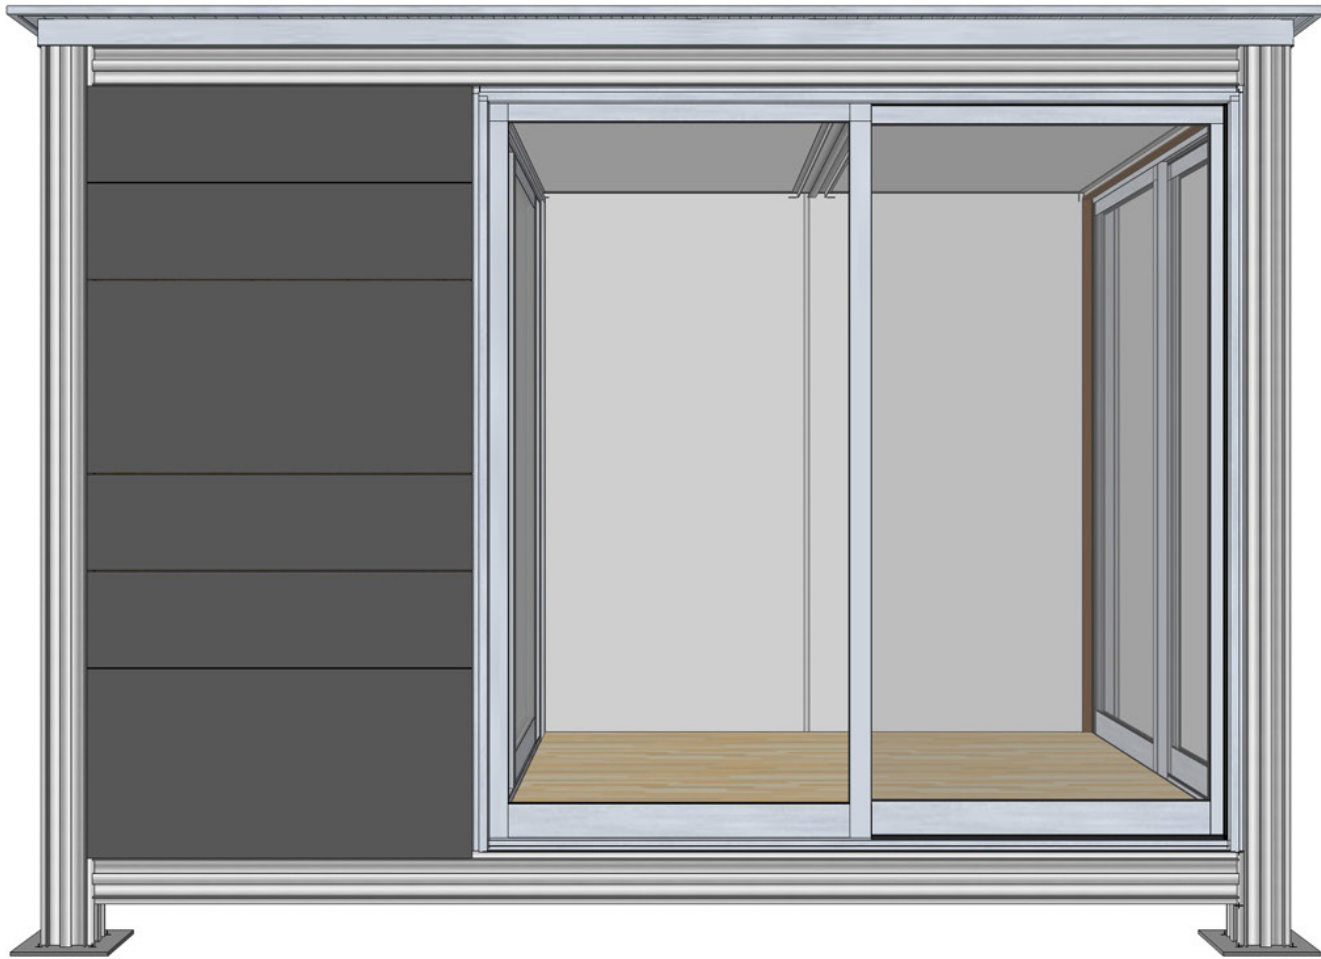

1 K3 BATH (8FT)
117 SF

k3 with bath
our standard 117 square ft. module

pricing
35k

k3 with bath
our standard 117 square ft. module

pricing
35k

k3 with bath
our standard 117 square ft. module

pricing
35k

k3 with bath
our standard 117 square ft. module

pricing
35k

k3 with bath
our standard 117 square ft. module

pricing
35k