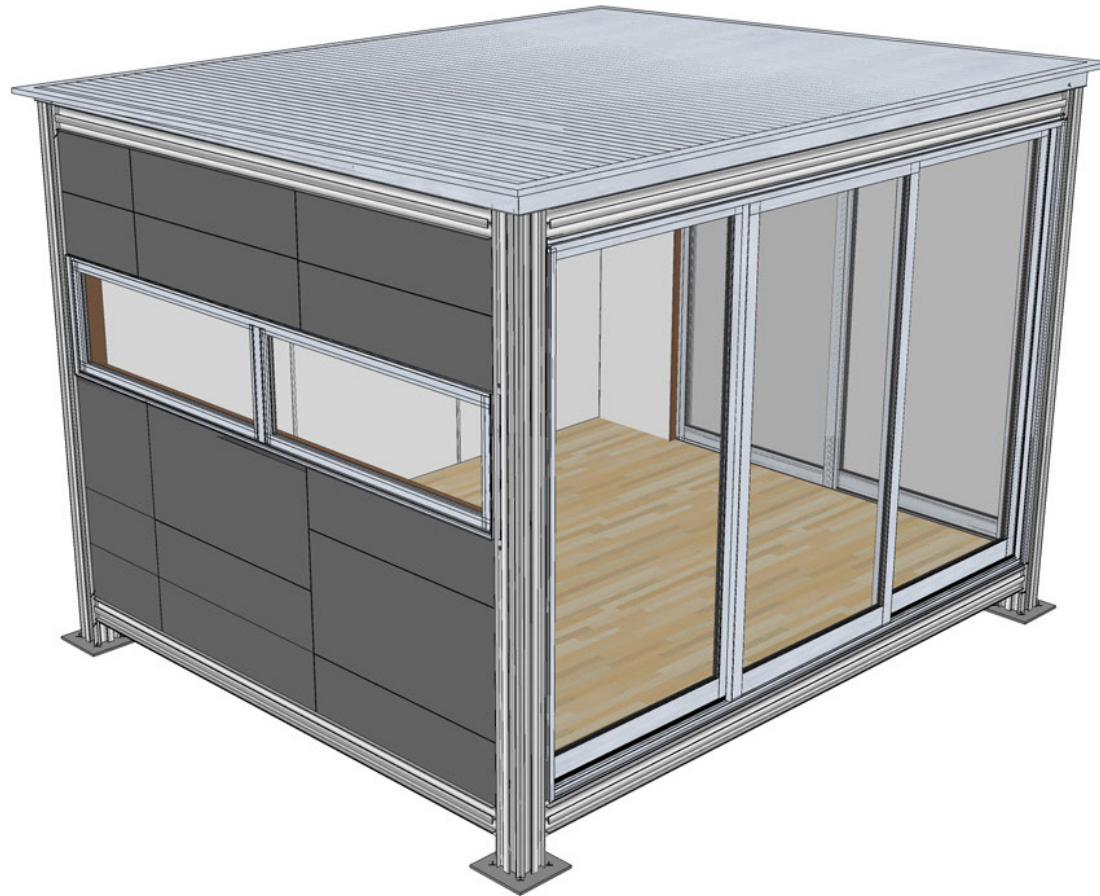

① K3 BASIC : EXTENDED (10FT)
143 SF

k3 extended (10')
our standard 143 square ft. module

pricing
35k

k3 extended (10')
our standard 143 square ft. module

pricing
35k

k3 extended (10')
our standard 143 square ft. module

pricing
35k

k3 extended (10')
our standard 143 square ft. module

pricing
35k

k3 extended (10')
our standard 143 square ft. module

pricing
35k