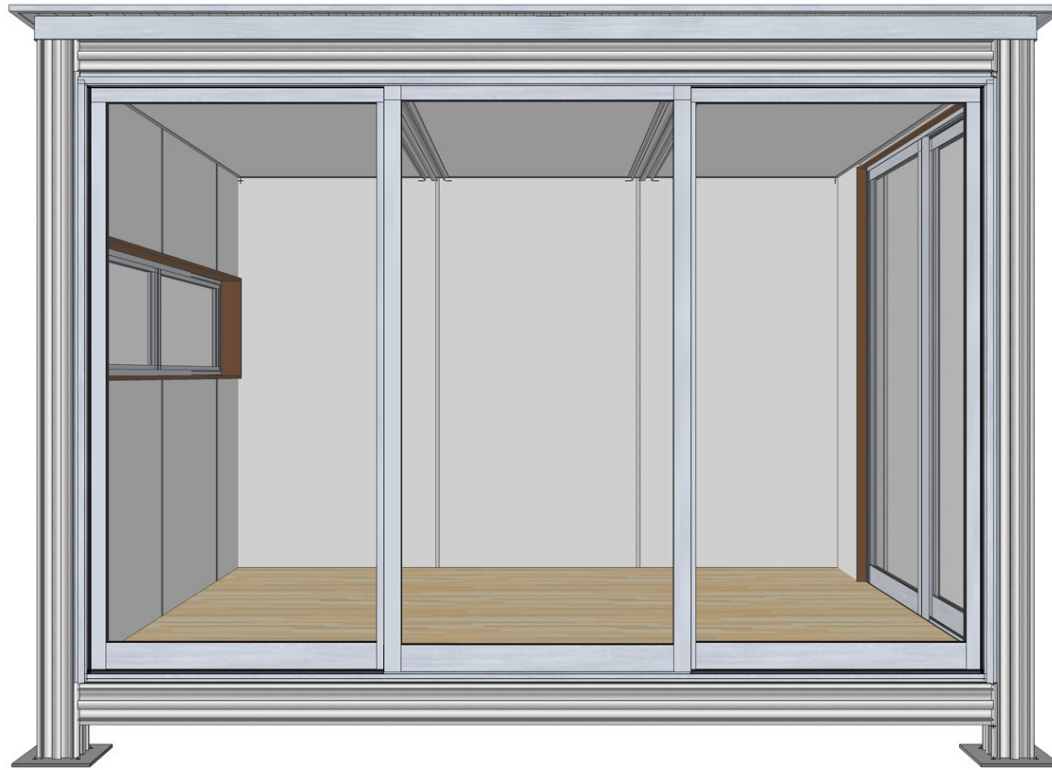

① K3 BASIC : EXTENDED (10FT)
143 SF

k3 extended (10')
our standard 143 square ft. module

pricing
35k

k3 extended (10')
our standard 143 square ft. module

pricing
35k

k3 extended (10')
our standard 143 square ft. module

pricing
35k

k3 extended (10')
our standard 143 square ft. module

pricing
35k

k3 extended (10')
our standard 143 square ft. module

pricing
35k