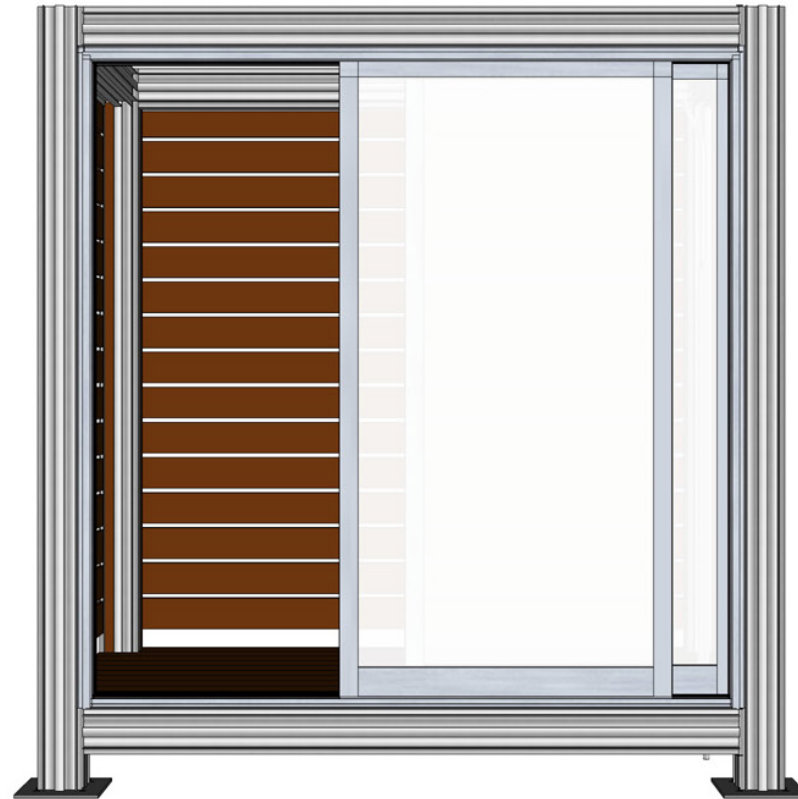

1 Kbath OUTDOOR SHOWER 4x8  
45 SF

**k3 outdoor shower**  
our standard 45 square ft. module

**pricing**  
8k

**k3 outdoor shower**  
our standard 45 square ft. module

**pricing**  
8k

**k3 outdoor shower**  
our standard 45 square ft. module

**pricing**  
8k

**k3 outdoor shower**  
our standard 45 square ft. module

**pricing**  
8k

**k3 outdoor shower**  
our standard 45 square ft. module

**pricing**  
8k