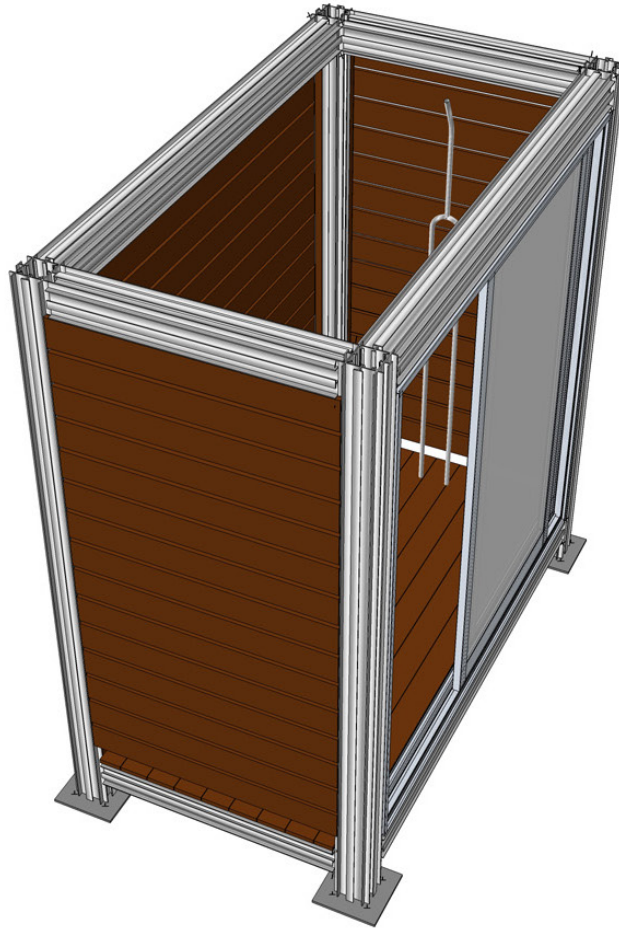

1 Kbath OUTDOOR SHOWER 4x8  
45 SF

**k3 outdoor shower**  
our standard 45 square ft. module

**pricing**  
8k

**k3 outdoor shower**  
our standard 45 square ft. module

**pricing**  
8k

**k3 outdoor shower**  
our standard 45 square ft. module

**pricing**  
8k

**k3 outdoor shower**  
our standard 45 square ft. module

**pricing**  
8k

**k3 outdoor shower**  
our standard 45 square ft. module

**pricing**  
8k