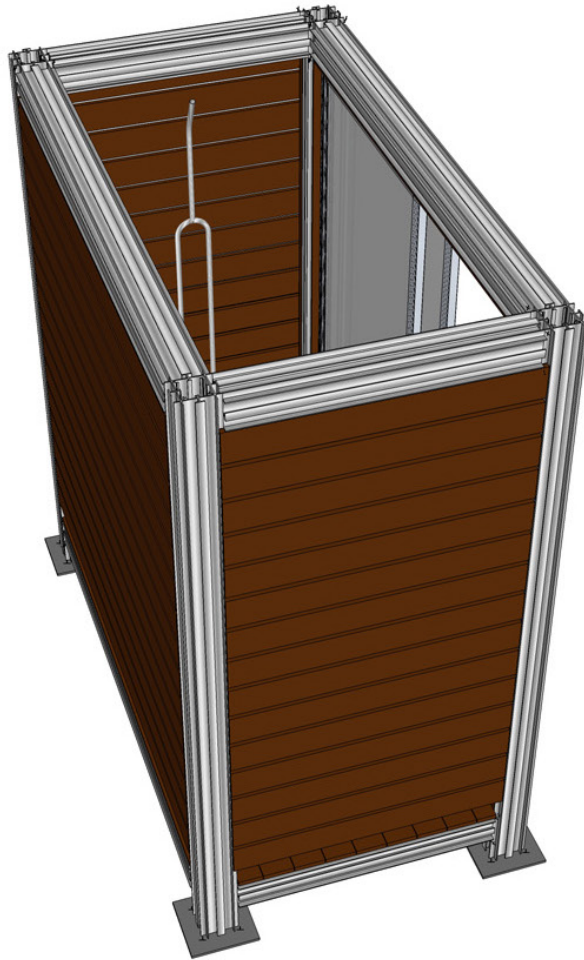

1 Kbath OUTDOOR SHOWER 4x8  
45 SF

**k3 outdoor shower**  
our standard 45 square ft. module

**pricing**  
8k

**k3 outdoor shower**  
our standard 45 square ft. module

**pricing**  
8k

**k3 outdoor shower**  
our standard 45 square ft. module

**pricing**  
8k

**k3 outdoor shower**  
our standard 45 square ft. module

**pricing**  
8k

**k3 outdoor shower**  
our standard 45 square ft. module

**pricing**  
8k