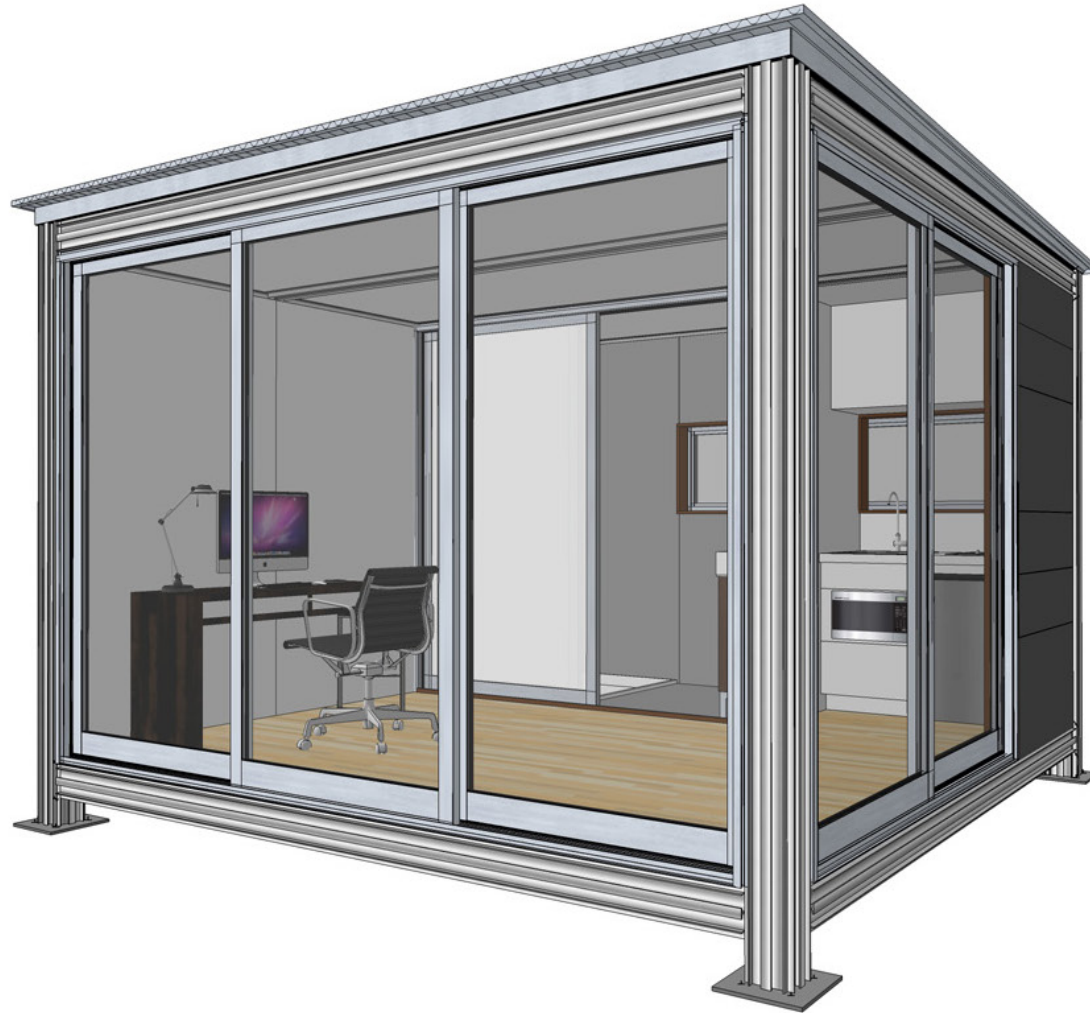

① Kcube 12x12 STUDIO
169 SF

k3 studio with bath 12x12'
our standard 169 square ft. module

pricing
44k

k3 studio with bath 12x12'
our standard 169 square ft. module

pricing
44k

k3 studio with bath 12x12'
our standard 169 square ft. module

pricing
44k

k3 studio with bath 12x12'
our standard 169 square ft. module

pricing
44k

k3 studio with bath 12x12'
our standard 169 square ft. module

pricing
44k