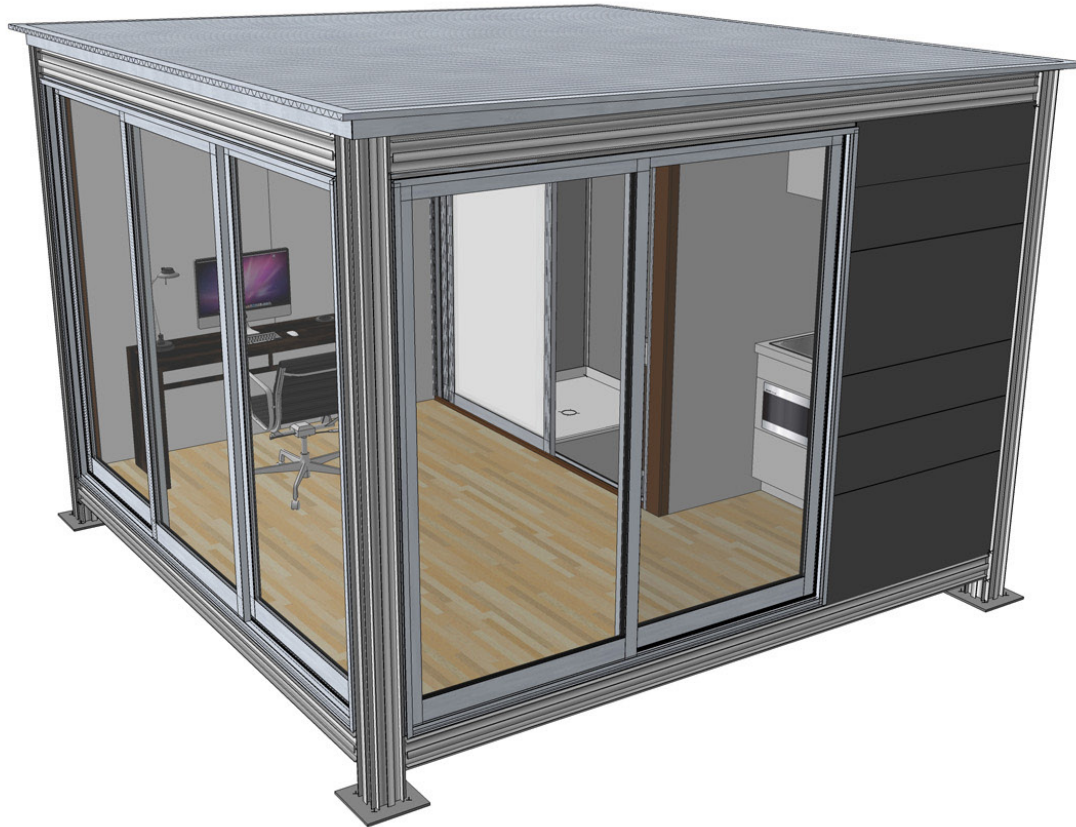

① Kcube 12x12 STUDIO
169 SF

k3 studio with bath 12x12'
our standard 169 square ft. module

pricing
44k

k3 studio with bath 12x12'
our standard 169 square ft. module

pricing
44k

k3 studio with bath 12x12'
our standard 169 square ft. module

pricing
44k

k3 studio with bath 12x12'
our standard 169 square ft. module

pricing
44k

k3 studio with bath 12x12'
our standard 169 square ft. module

pricing
44k