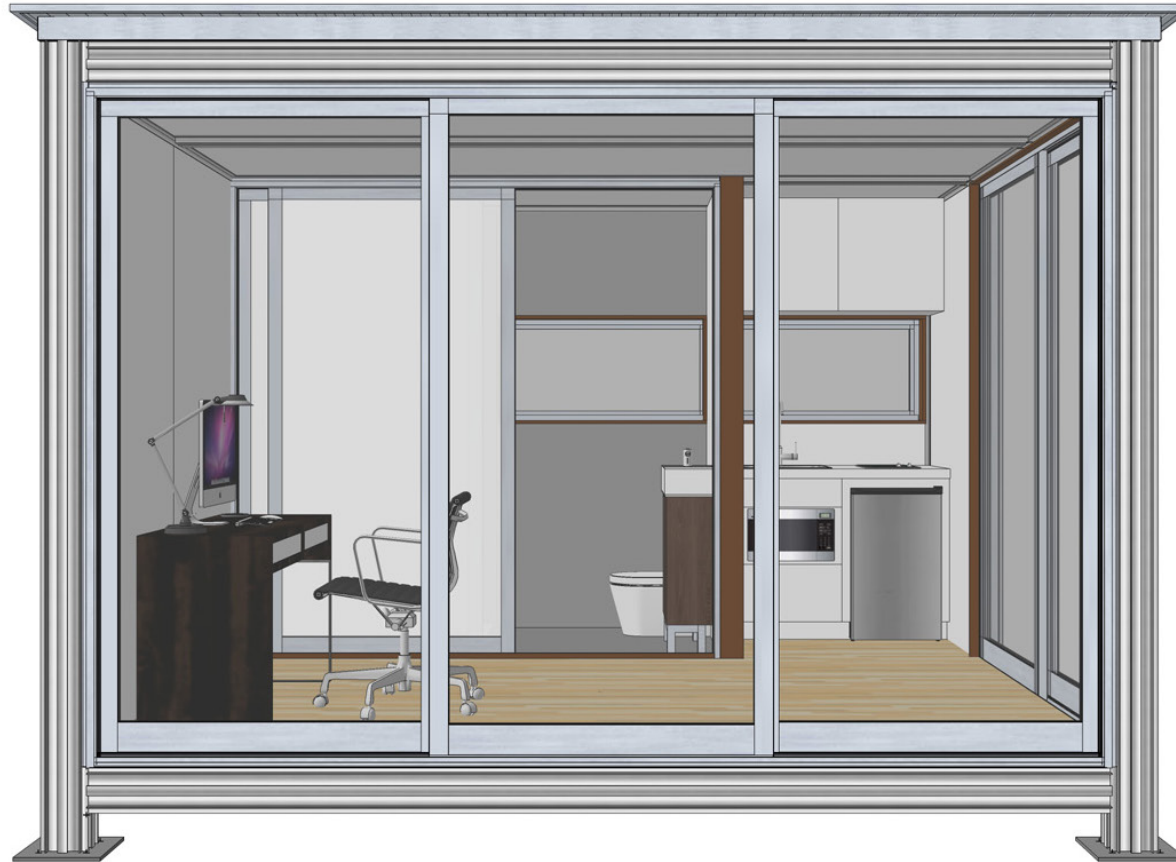

① Kcube 12x12 STUDIO
169 SF

k3 studio with bath 12x12'
our standard 169 square ft. module

pricing
44k

k3 studio with bath 12x12'
our standard 169 square ft. module

pricing
44k

k3 studio with bath 12x12'
our standard 169 square ft. module

pricing
44k

k3 studio with bath 12x12'
our standard 169 square ft. module

pricing
44k

k3 studio with bath 12x12'
our standard 169 square ft. module

pricing
44k