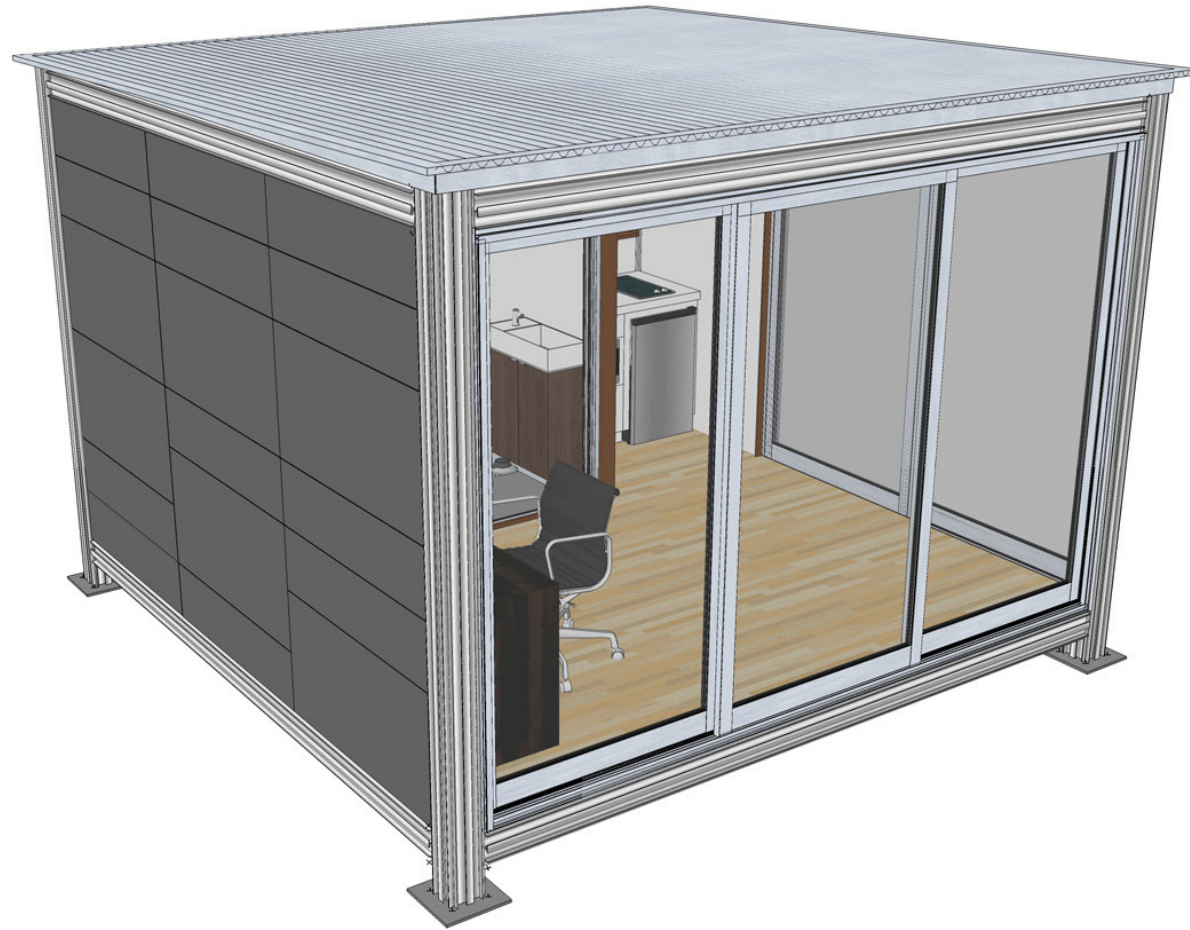

① Kcube 12x12 STUDIO
169 SF

k3 studio with bath 12x12'
our standard 169 square ft. module

pricing
44k

k3 studio with bath 12x12'
our standard 169 square ft. module

pricing
44k

k3 studio with bath 12x12'
our standard 169 square ft. module

pricing
44k

k3 studio with bath 12x12'
our standard 169 square ft. module

pricing
44k

k3 studio with bath 12x12'
our standard 169 square ft. module

pricing
44k