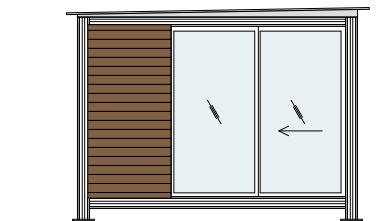

kitHAUS k6+k6+k6 plan

scale: 1/4" = 1'-0"

k6 + k6 + k6
 custom module

kitHAUS k6+k6+k6 front elevation

scale: 1/4" = 1'-0"

kitHAUS k6+k6+k6 rear elevation

scale: 1/4" = 1'-0"

kitHAUS k6+k6+k6 side elevation

scale: 1/4" = 1'-0"

kitHAUS k6+k6+k6 side elevation

scale: 1/4" = 1'-0"

k6 + k6 + k6
custom module