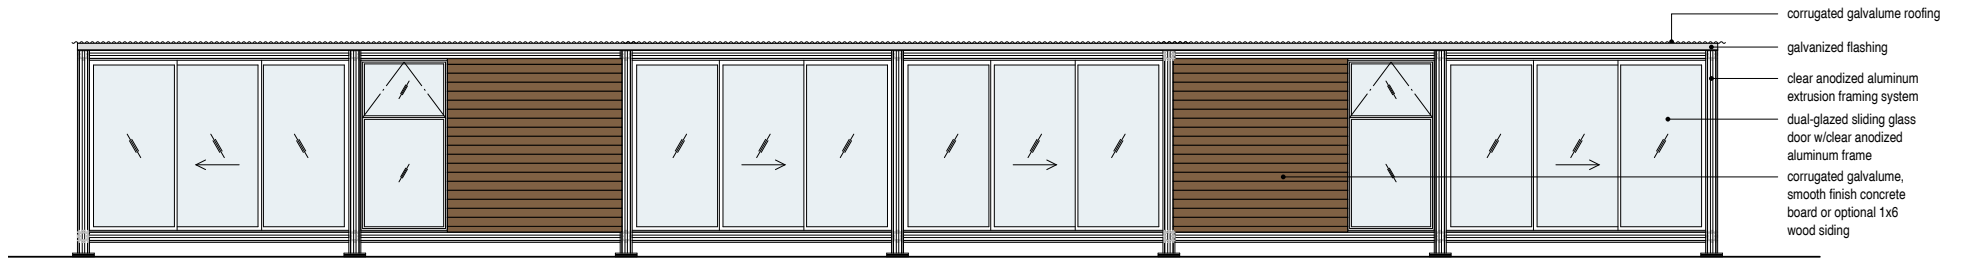

kitHAUS k6+k6+k6 plan

scale: 1/4" = 1'-0"

k6 + k6 + k6
 custom module

kitHAUS k6+k6+k6 front elevation

scale: 1/4" = 1'-0"

kitHAUS k6+k6+k6 rear elevation

scale: 1/4" = 1'-0"

kitHAUS k6+k6+k6 side elevation

scale: 1/4" = 1'-0"

kitHAUS k6+k6+k6 side elevation

scale: 1/4" = 1'-0"

k6 + k6 + k6
custom module