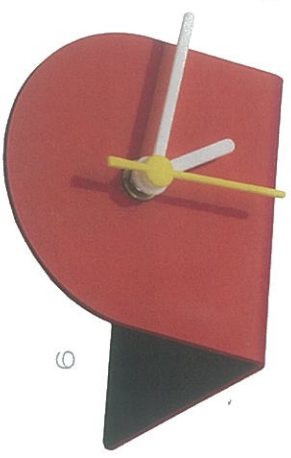

plylene shell that attaches to a chrome-plated base. The back flexes for comfort, and you can get a cushion, too. Starting at \$673. [knoll.com](http://knoll.com)

shelf or a green lower shelf. A coordinating mobile cabinet is available. \$749. [hivemodern.com](http://hivemodern.com)

**4 Contemporary & collapsible**  
Create a mini workstation wherever you go with the NesTable laptop table.

The height is adjustable, which makes it possible to maintain an ergonomic posture, even while working from a sofa or lounge chair. The table surface is polyurethane, and the tube column is powder-coated steel. Comes in five bold hues. \$845. [unicahome.com](http://unicahome.com)

**5 Sleek stash**

No more messy piles of papers for your desk with the Biomus magazine holder. Made of chrome-plated

metal wire, these will look good alone or lined up side-by-side on a sturdy shelf. \$47. [allmodern.com](http://allmodern.com)

**6 Everything illuminated**

The Potence Lamp extends from a wall seven feet into a room, making it both a

**9 It's about time**  
The half-time clock is made of folded mild steel and is powder coated. It gets its charge from AA batteries and a bold primary color. Four color choices. \$26. [gooddmynshopify.com](http://gooddmynshopify.com)