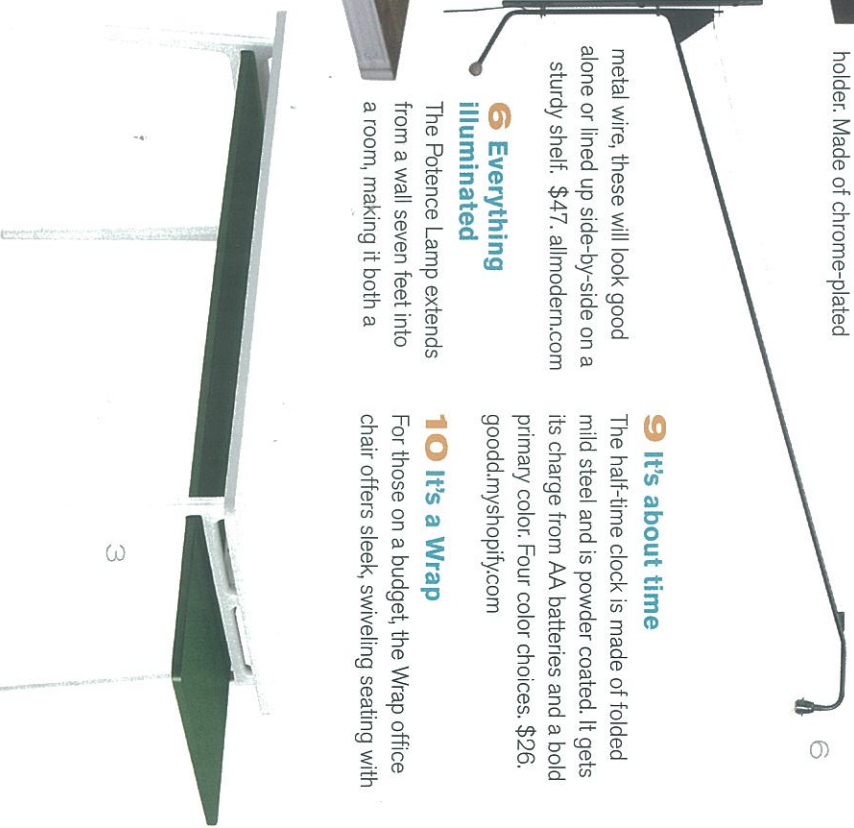

**4 Contemporary & collapsible**  
Create a mini workstation wherever you go with the NesTable laptop table.

The height is adjustable, which makes it possible to maintain an ergonomic posture, even while working from a sofa or lounge chair. The table surface is polyurethane, and the tube column is powder-coated steel. Comes in five bold hues. \$845. [unicahome.com](http://unicahome.com)

**5 Sleek stash**

No more messy piles of papers for your desk with the Biomus magazine holder. Made of chrome-plated

metal wire, these will look good alone or lined up side-by-side on a sturdy shelf. \$47. [allmodern.com](http://allmodern.com)

**6 Everything illuminated**

The Potence Lamp extends from a wall seven feet into a room, making it both a

**9 It's about time**  
The half-time clock is made of folded mild steel and is powder coated. It gets its charge from AA batteries and a bold primary color. Four color choices. \$26. [gooddmynshopify.com](http://gooddmynshopify.com)

**10 It's a Wrap**  
For those on a budget, the Wrap office chair offers sleek, swiveling seating with

3

**3 Keep it simple**

Herman Miller's Enchord desk can be used anywhere, and its function is open to personal interpretation. Slick aluminum legs are topped with a white oak top paired with a white lower