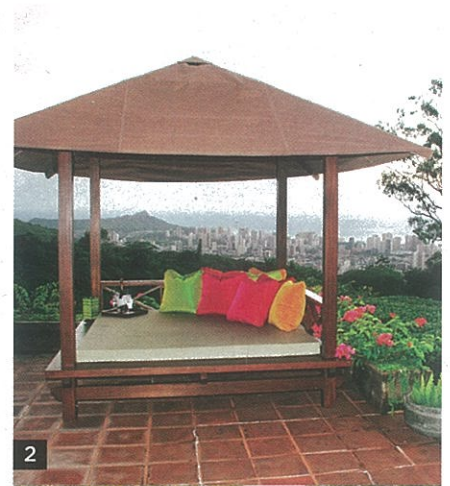

OUTDOORS

Gimme Shelter

THREE EASY OPTIONS FOR ADDING AN OUTDOOR ROOM

1

1 Glamorous

Known for its meticulously crafted teak furnishings, **GIATI** has taken the outdoor experience to a whole new level with the introduction of the **PREMIER PAVILION**. The powder-coated aluminum frame supports a canopy and drapes made with water-repellent or quick-drying fabrics from **GIATI ELEMENTS COLLECTION** of textiles. The structure, which starts at \$11,200, is protected from wind gusts by canopy vents. *Giati, 805.965.6535, giati.com.*

2

3

2 Tropical

The new **SWEETWATER CABANA** from **SWEETWATER BUNGALOWS** is an inspired combination of Indonesian pavilions, called *bales*, and *hikie'es*, Hawaiian daybeds. Individually handcrafted on Bali from sustainable hardwood, the cabanas are prefabricated for easy on-site assembly. A lightweight canopy of Sunbrella fabric, available in three colors, is included in the \$5,200 price. *Sweetwater Bungalows, 800.587.5054, sweetwatercabana.com.*

3 Modern

Need an extra bedroom, dining pavilion or yoga studio? **KITHAUS** can be all of the above. The 117-square-foot structure, available exclusively through **DESIGN WITHIN REACH**, comes flat-packed and ready for assembly, starting at \$29,500. Its insulated and prewired aluminum frame opens through dual-glazed sliding doors, and an upgraded model boasts decks, louvers and canopies made with FSC-certified *ipe*. *Design Within Reach, 415.676.6648.*