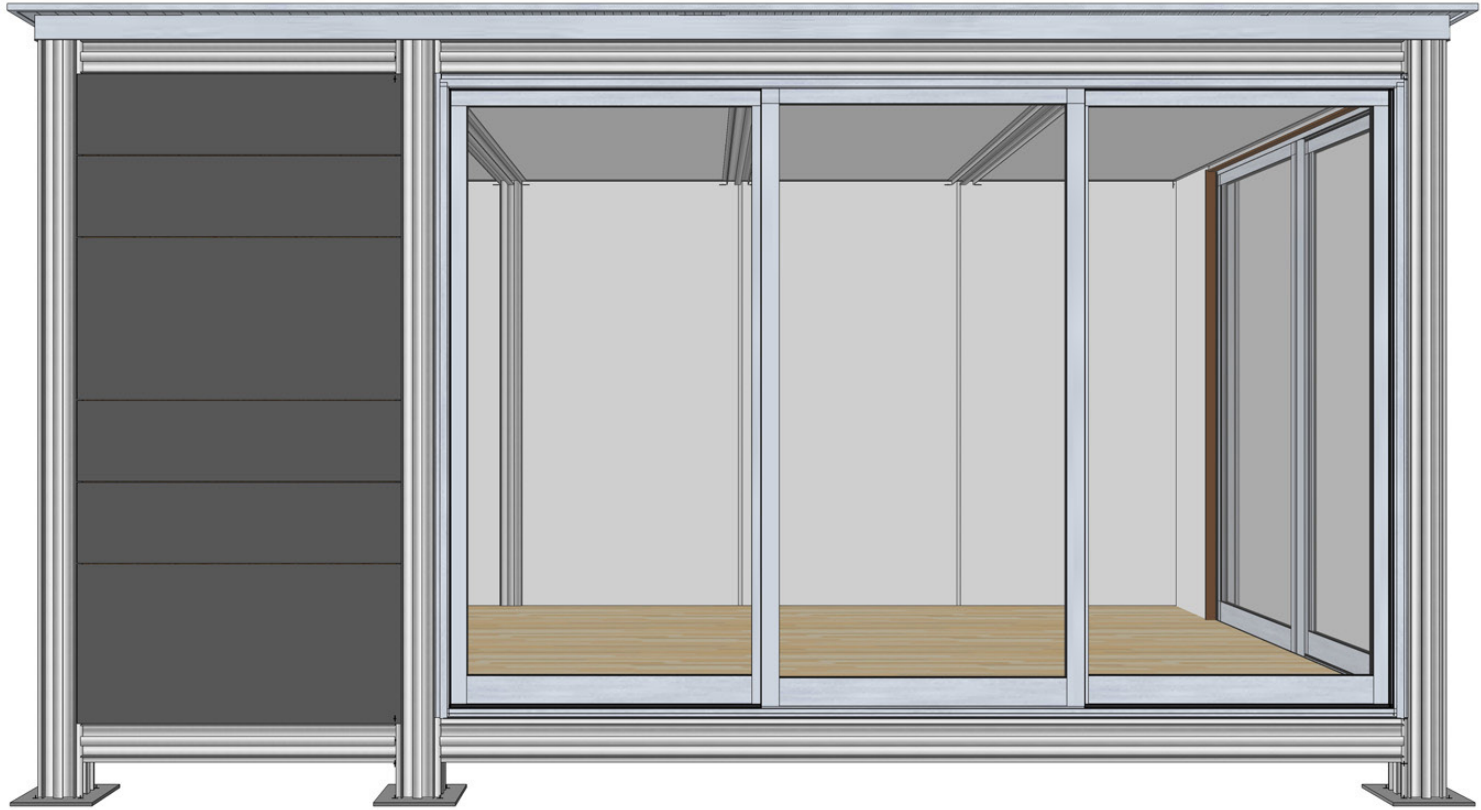

1 K4 BASIC (10FT)
191 SF

k4 basic
our standard 191 square ft. module

pricing
46.3k

k4 basic
our standard 191 square ft. module

pricing
46.3k

k4 basic
our standard 191 square ft. module

pricing
46.3k

k4 basic
our standard 191 square ft. module

pricing
46.3k

k4 basic
our standard 191 square ft. module

pricing
46.3k