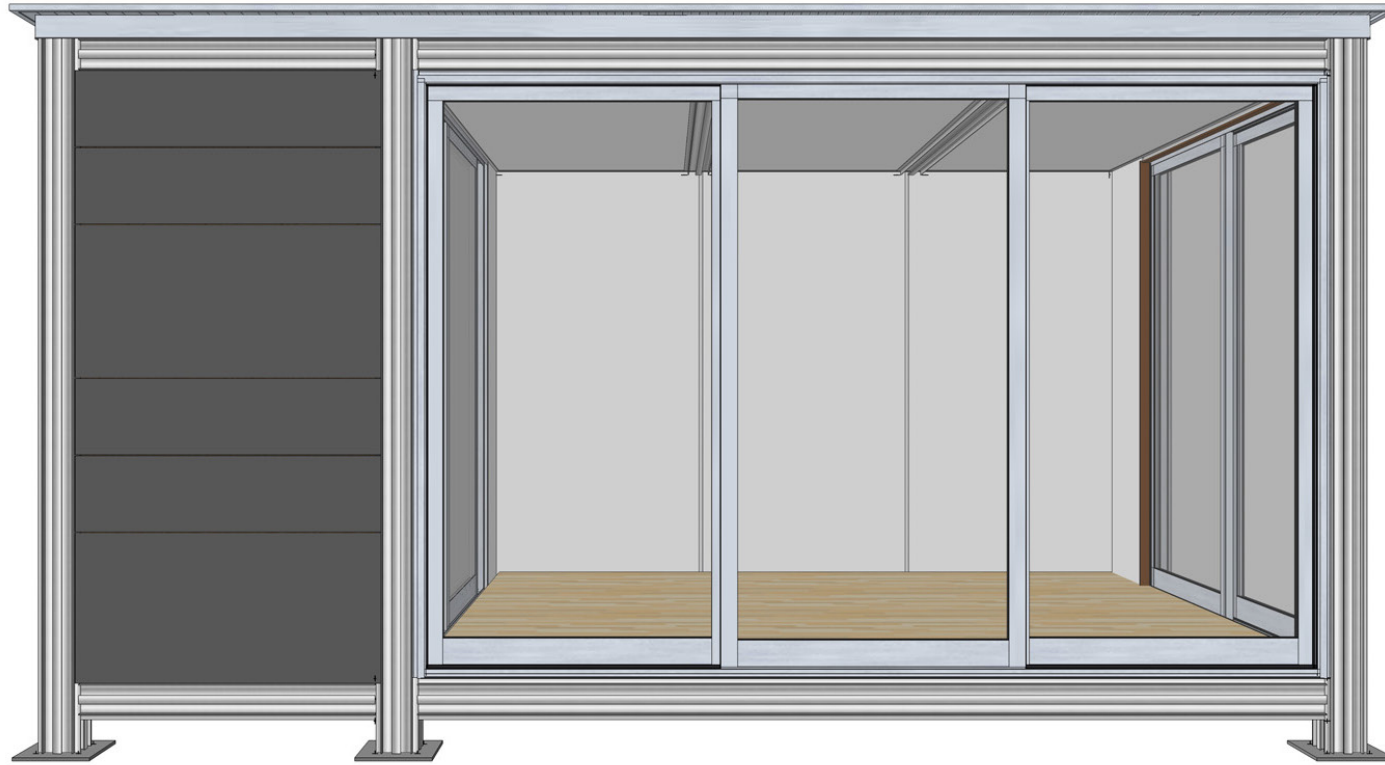

1 K4 BATH (10FT)
191 SF

k4 with bath
our standard 191 square ft. module

pricing
51.2k

k4 with bath
our standard 191 square ft. module

pricing
51.2k

k4 with bath
our standard 191 square ft. module

pricing
51.2k

k4 with bath
our standard 191 square ft. module

pricing
51.2k

k4 with bath
our standard 191 square ft. module

pricing
51.2k