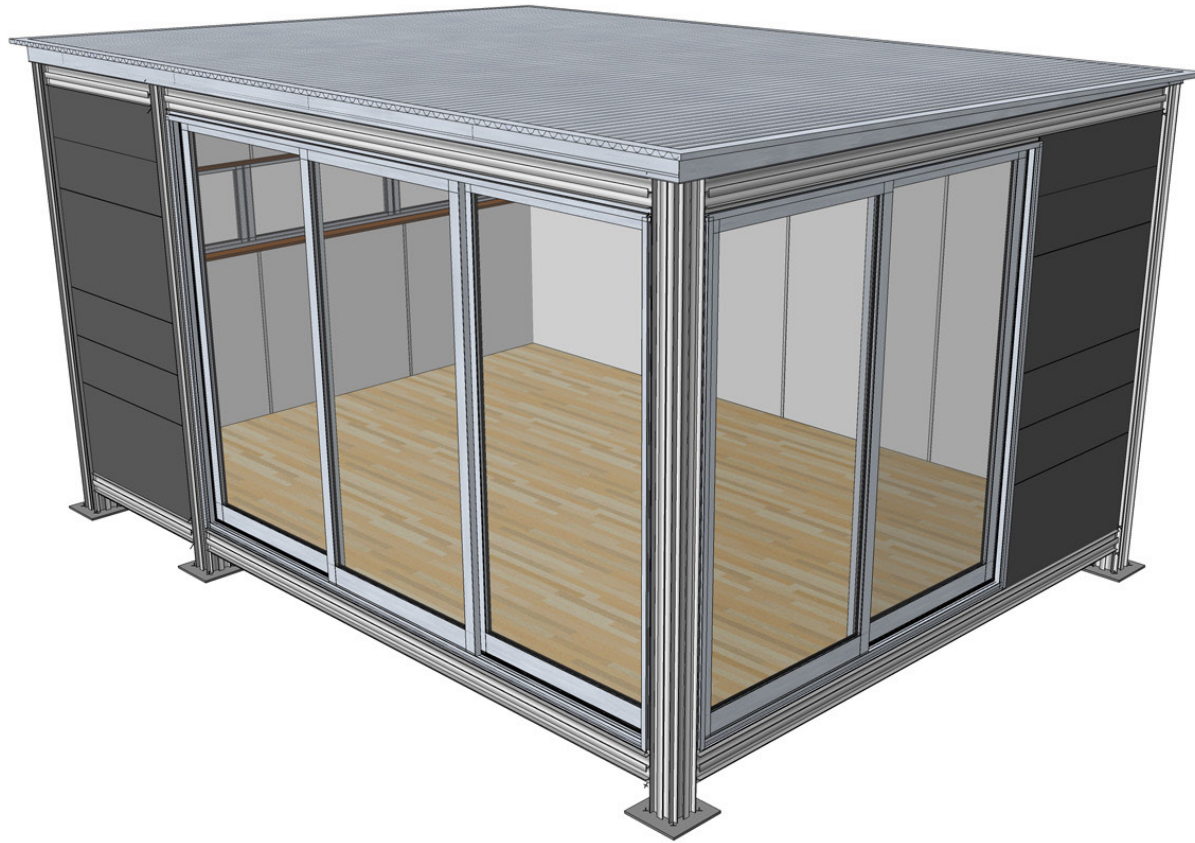

① K4 BASIC : EXTENDED (12FT)
226 SF

k4 extended
our standard 226 square ft. module

pricing
49.3k

k4 extended
our standard 226 square ft. module

pricing
49.3k

k4 extended
our standard 226 square ft. module

pricing
49.3k

k4 extended
our standard 226 square ft. module

pricing
49.3k

k4 extended
our standard 226 square ft. module

pricing
49.3k