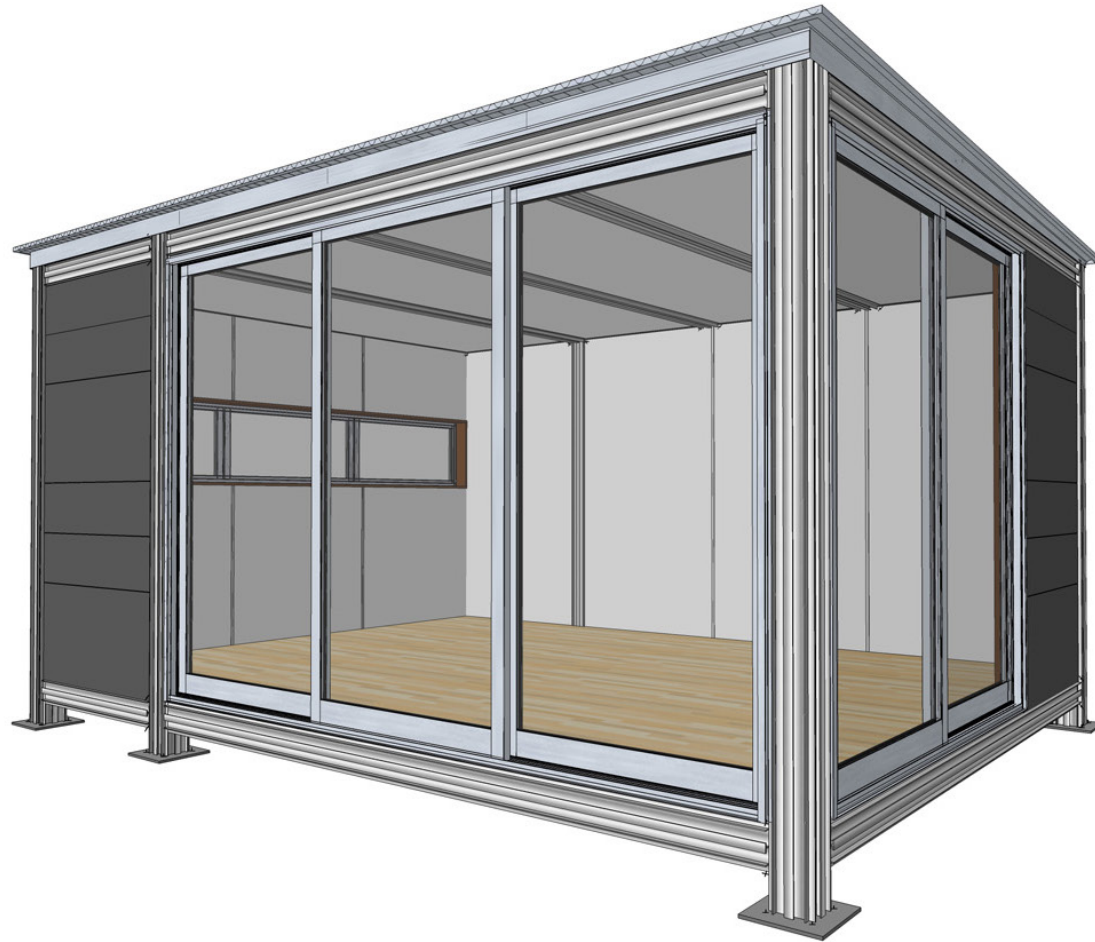

① K4 BASIC : EXTENDED (12FT)
226 SF

k4 extended
our standard 226 square ft. module

pricing
49.3k

k4 extended
our standard 226 square ft. module

pricing
49.3k

k4 extended
our standard 226 square ft. module

pricing
49.3k

k4 extended
our standard 226 square ft. module

pricing
49.3k

k4 extended
our standard 226 square ft. module

pricing
49.3k