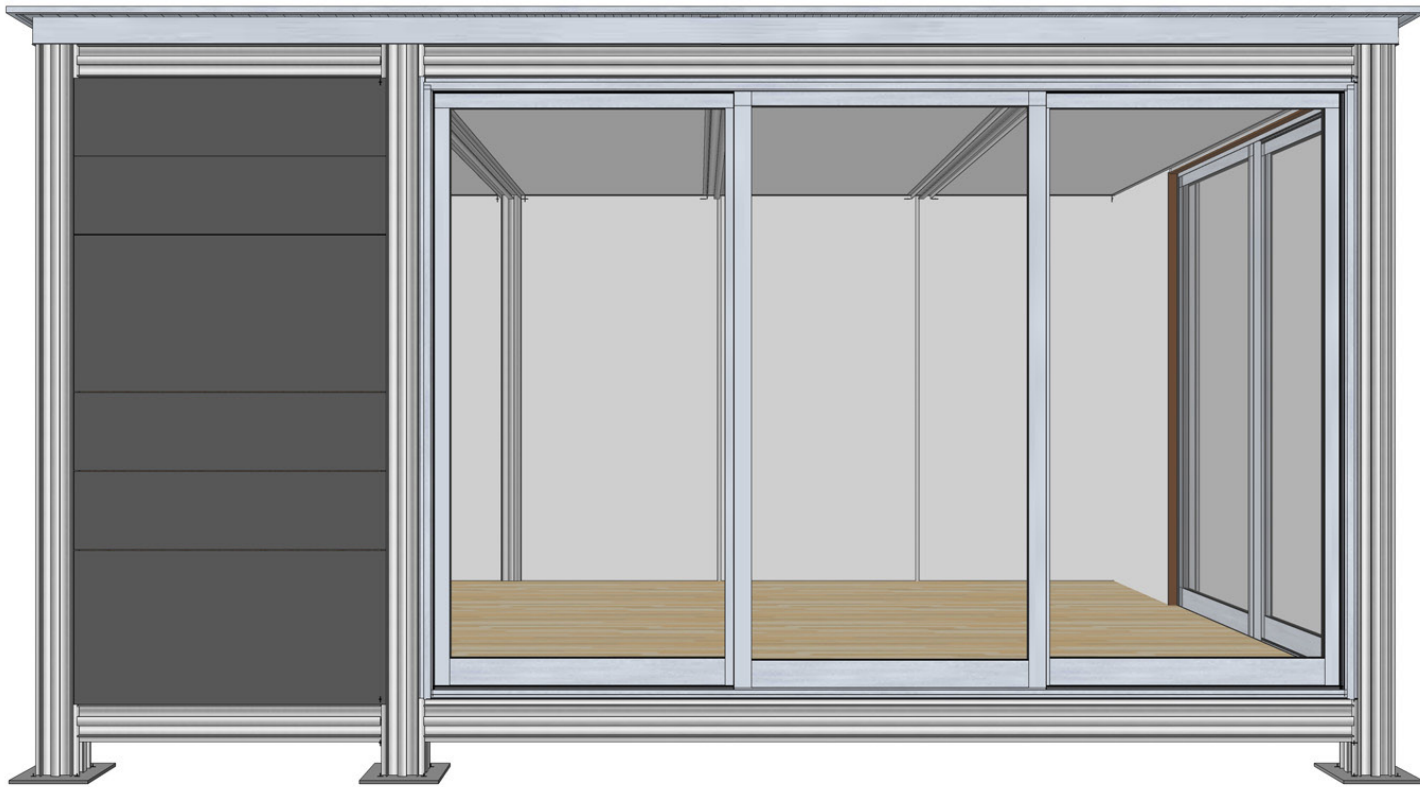

① K4 BASIC : EXTENDED (12FT)
226 SF

k4 extended
our standard 226 square ft. module

pricing
49.3k

k4 extended
our standard 226 square ft. module

pricing
49.3k

k4 extended
our standard 226 square ft. module

pricing
49.3k

k4 extended
our standard 226 square ft. module

pricing
49.3k

k4 extended
our standard 226 square ft. module

pricing
49.3k