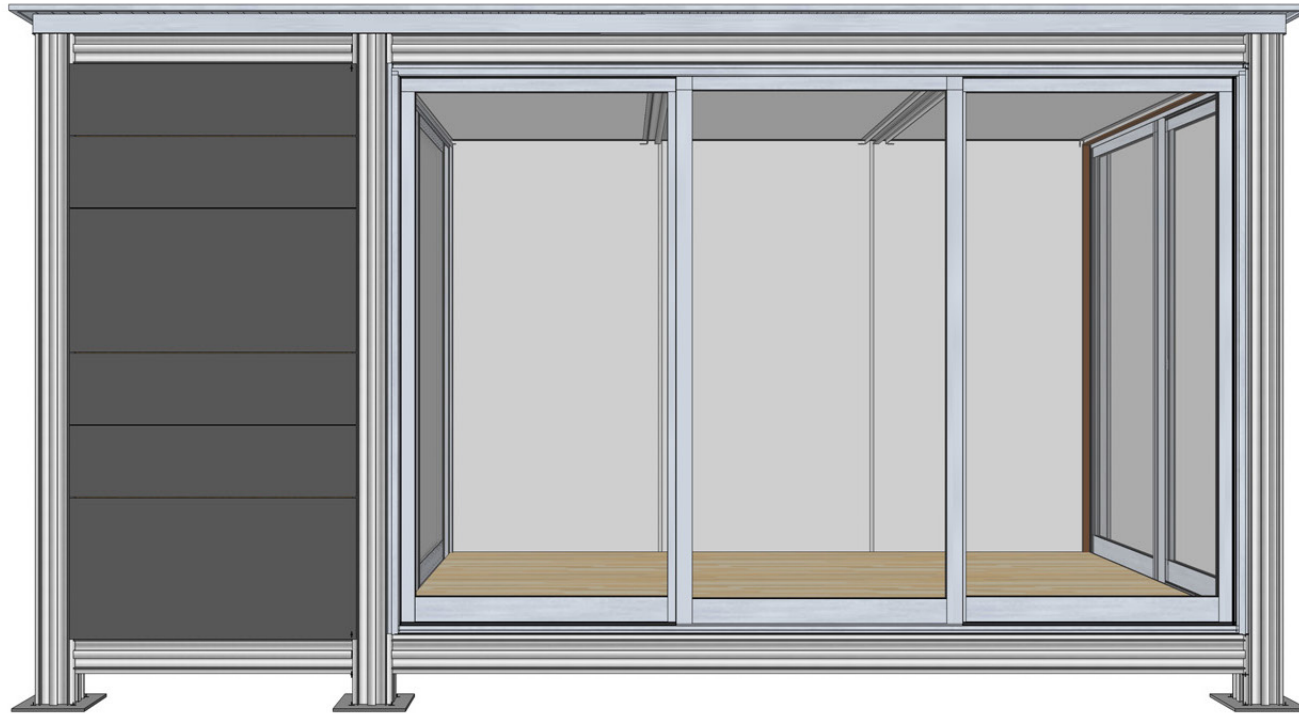

1 K4 BATH : NARROW (8FT)
157 SF

k4 narrow with bath
our standard 157 square ft. module

pricing
47.3k

k4 narrow with bath
our standard 157 square ft. module

pricing
47.3k

k4 narrow with bath
our standard 157 square ft. module

pricing
47.3k

k4 narrow with bath
our standard 157 square ft. module

pricing
47.3k

k4 narrow with bath
our standard 157 square ft. module

pricing
47.3k