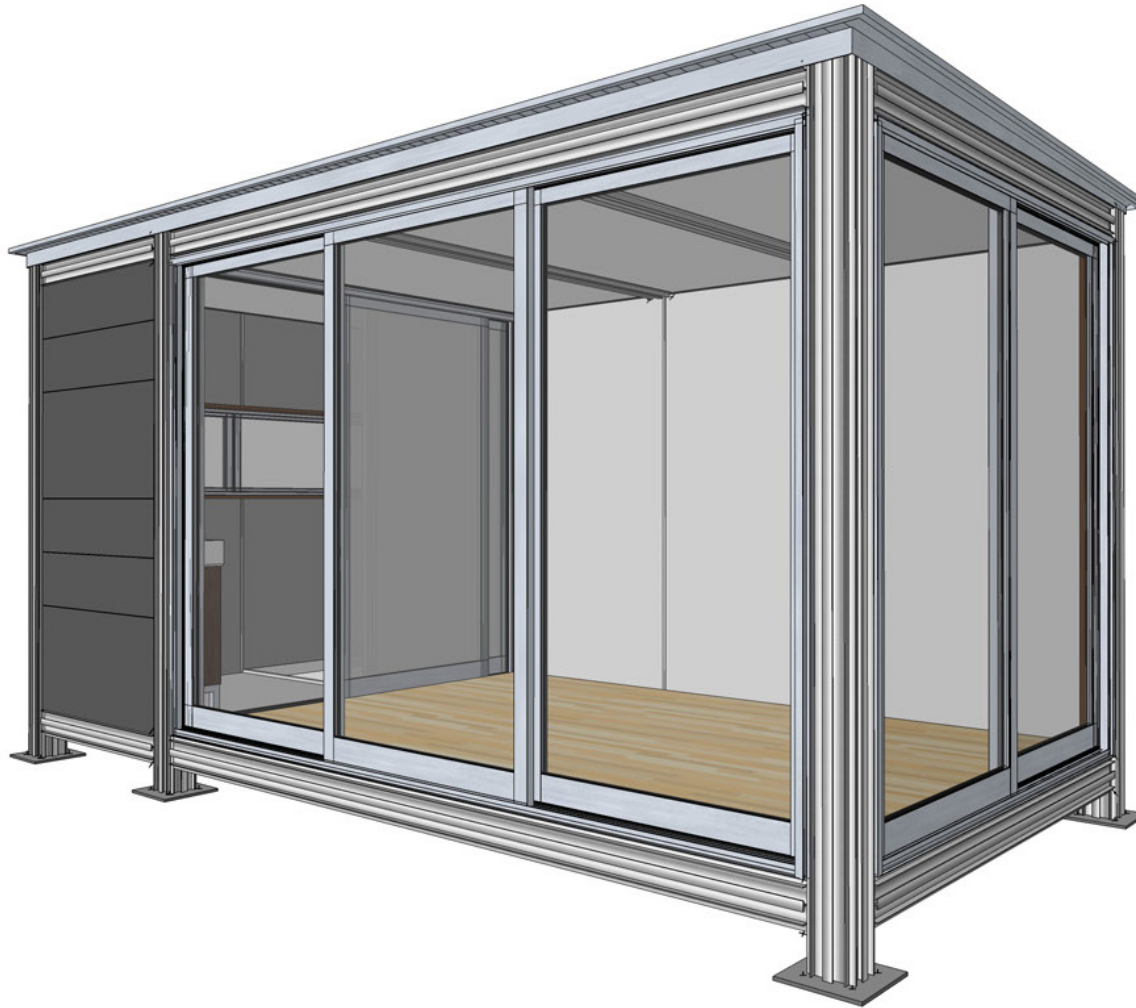

1 K4 BATH : NARROW (8FT)
157 SF

k4 narrow with bath
our standard 157 square ft. module

pricing
47.3k

k4 narrow with bath
our standard 157 square ft. module

pricing
47.3k

k4 narrow with bath
our standard 157 square ft. module

pricing
47.3k

k4 narrow with bath
our standard 157 square ft. module

pricing
47.3k

k4 narrow with bath
our standard 157 square ft. module

pricing
47.3k