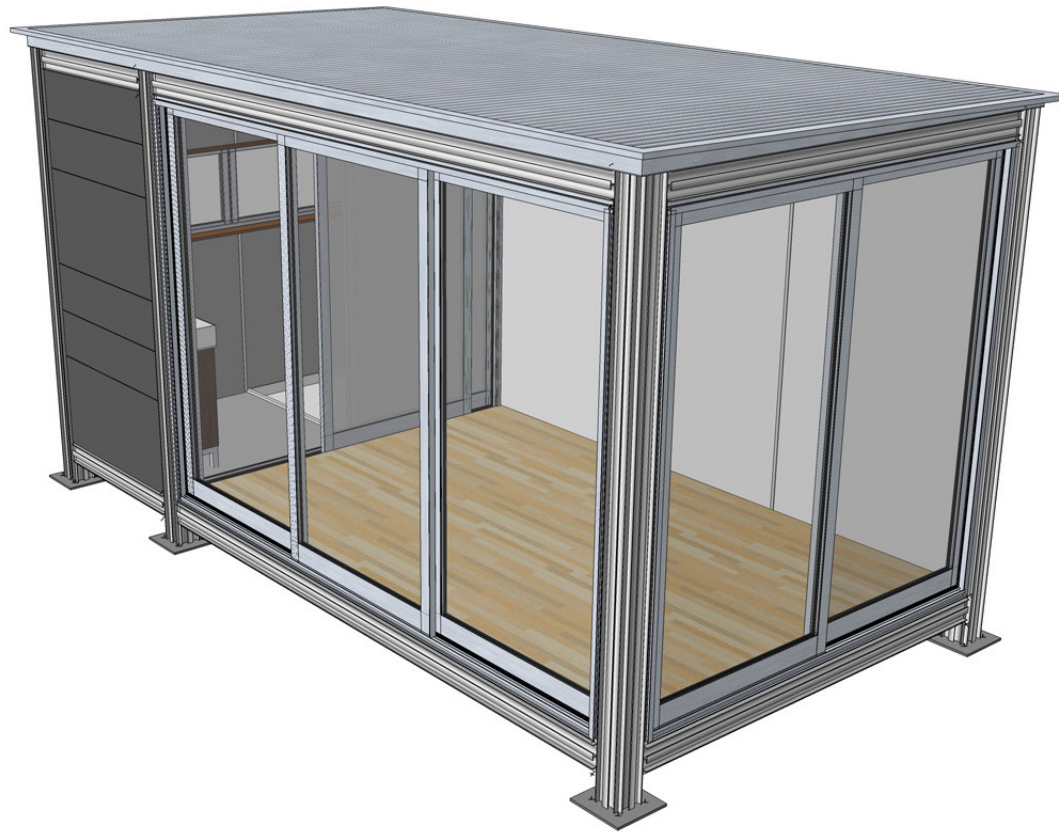

1 K4 BATH : NARROW (8FT)
157 SF

k4 narrow with bath
our standard 157 square ft. module

pricing
47.3k

k4 narrow with bath
our standard 157 square ft. module

pricing
47.3k

k4 narrow with bath
our standard 157 square ft. module

pricing
47.3k

k4 narrow with bath
our standard 157 square ft. module

pricing
47.3k

k4 narrow with bath
our standard 157 square ft. module

pricing
47.3k