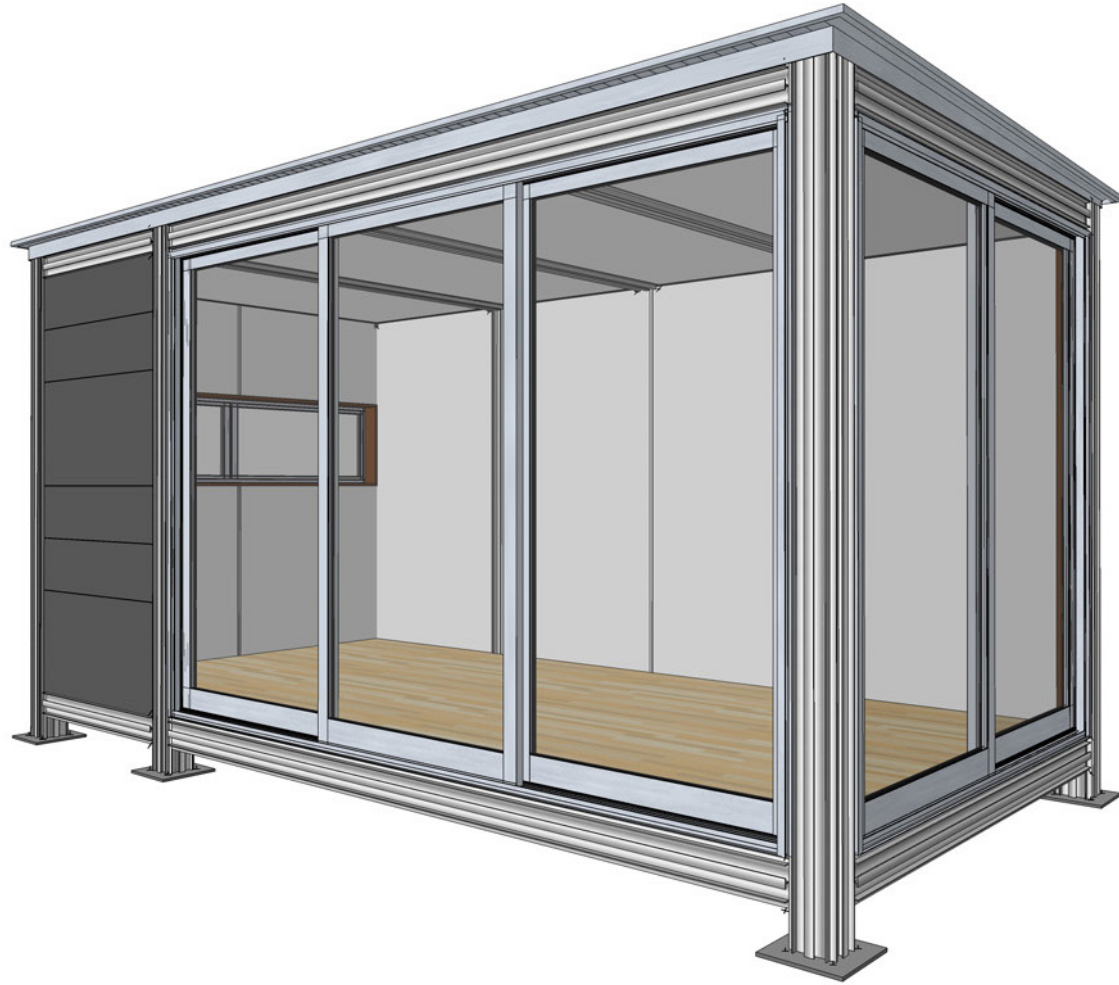

1 K4 BASIC : NARROW (8FT)  
157 SF

**k4 narrow**  
our standard 157 square ft. module

**pricing**  
42.5k

**k4 narrow**  
our standard 157 square ft. module

**pricing**  
42.5k

**k4 narrow**  
our standard 157 square ft. module

**pricing**  
42.5k

**k4 narrow**  
our standard 157 square ft. module

**pricing**  
42.5k

**k4 narrow**  
our standard 157 square ft. module

**pricing**  
42.5k