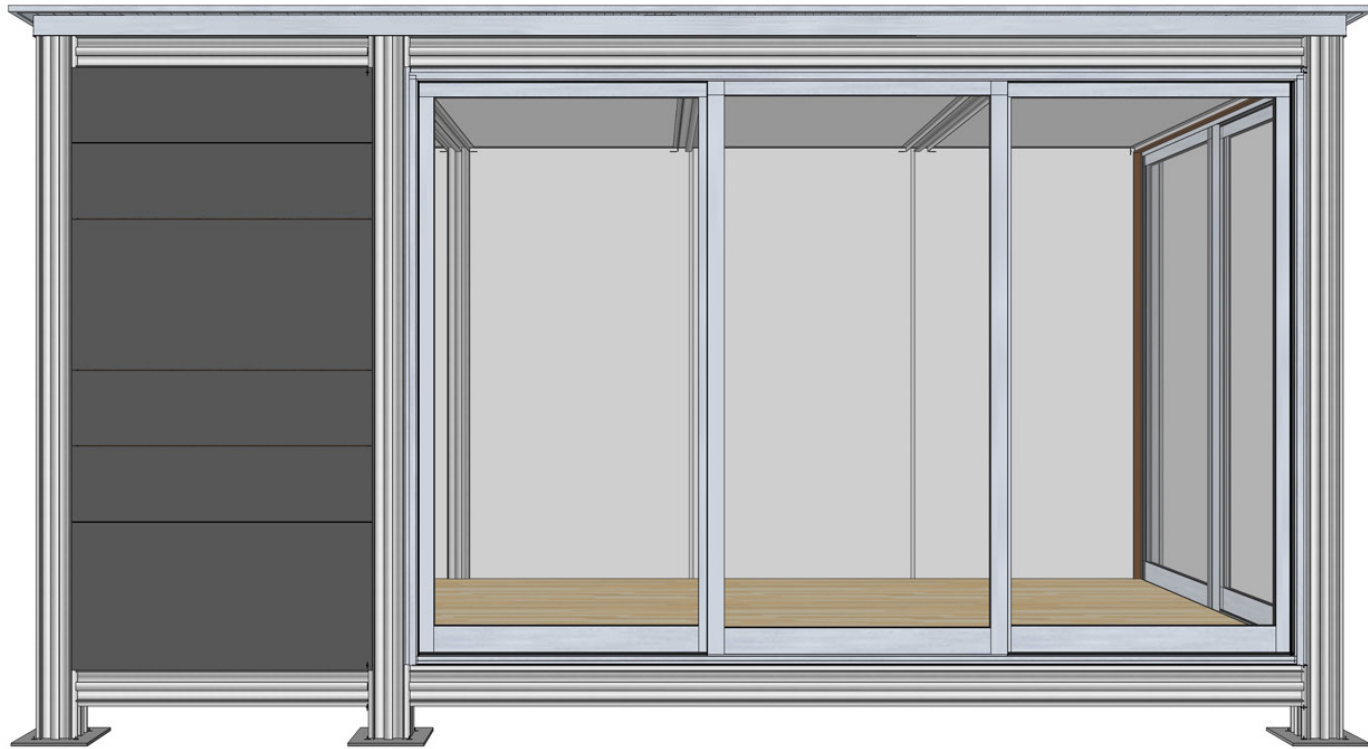

1 K4 BASIC : NARROW (8FT)  
157 SF

**k4 narrow**  
our standard 157 square ft. module

**pricing**  
42.5k

**k4 narrow**  
our standard 157 square ft. module

**pricing**  
42.5k

**k4 narrow**  
our standard 157 square ft. module

**pricing**  
42.5k

**k4 narrow**  
our standard 157 square ft. module

**pricing**  
42.5k

**k4 narrow**  
our standard 157 square ft. module

**pricing**  
42.5k