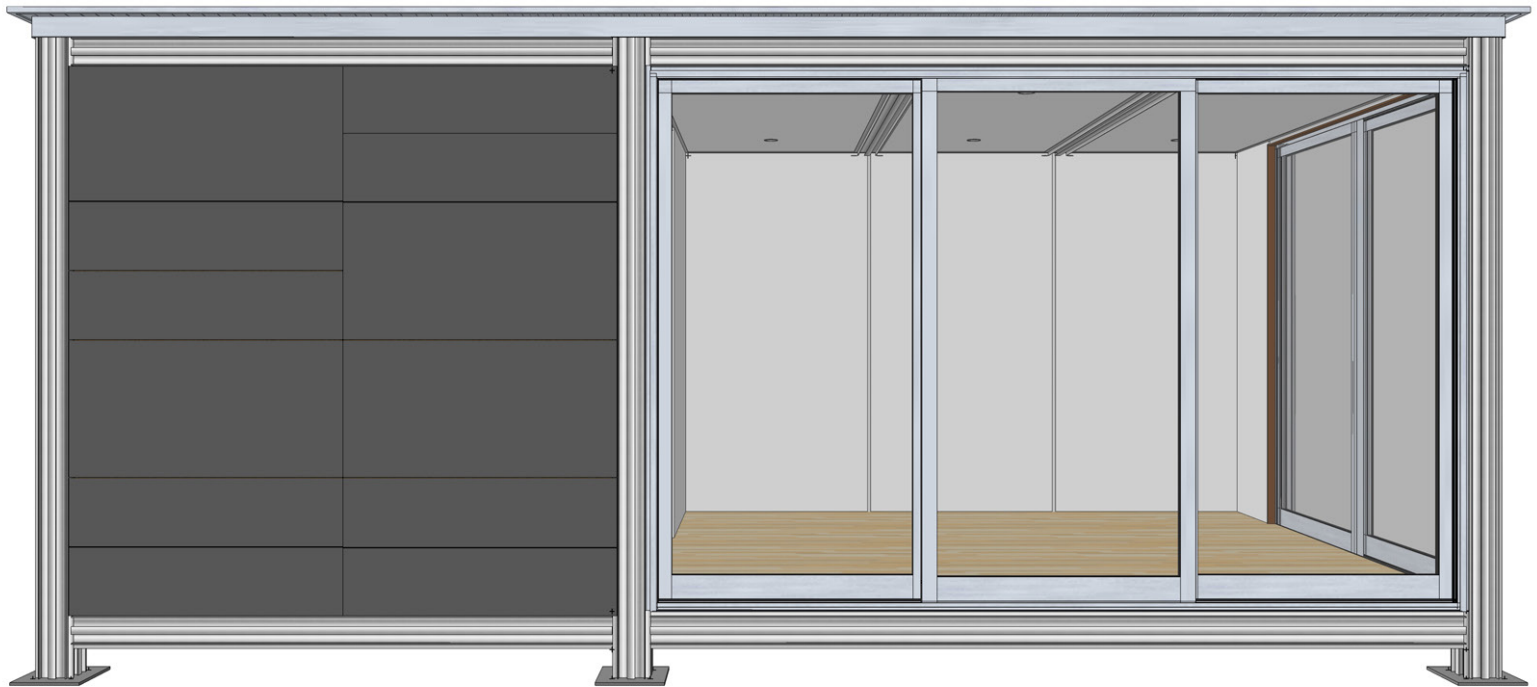

① K5 BATH (10FT)
235 SF

k5 with bath
our standard 235 square ft. module

pricing
59.2k

k5 with bath
our standard 235 square ft. module

pricing
59.2k

k5 with bath
our standard 235 square ft. module

pricing
59.2k

k5 with bath
our standard 235 square ft. module

pricing
59.2k

k5 with bath
our standard 235 square ft. module

pricing
59.2k