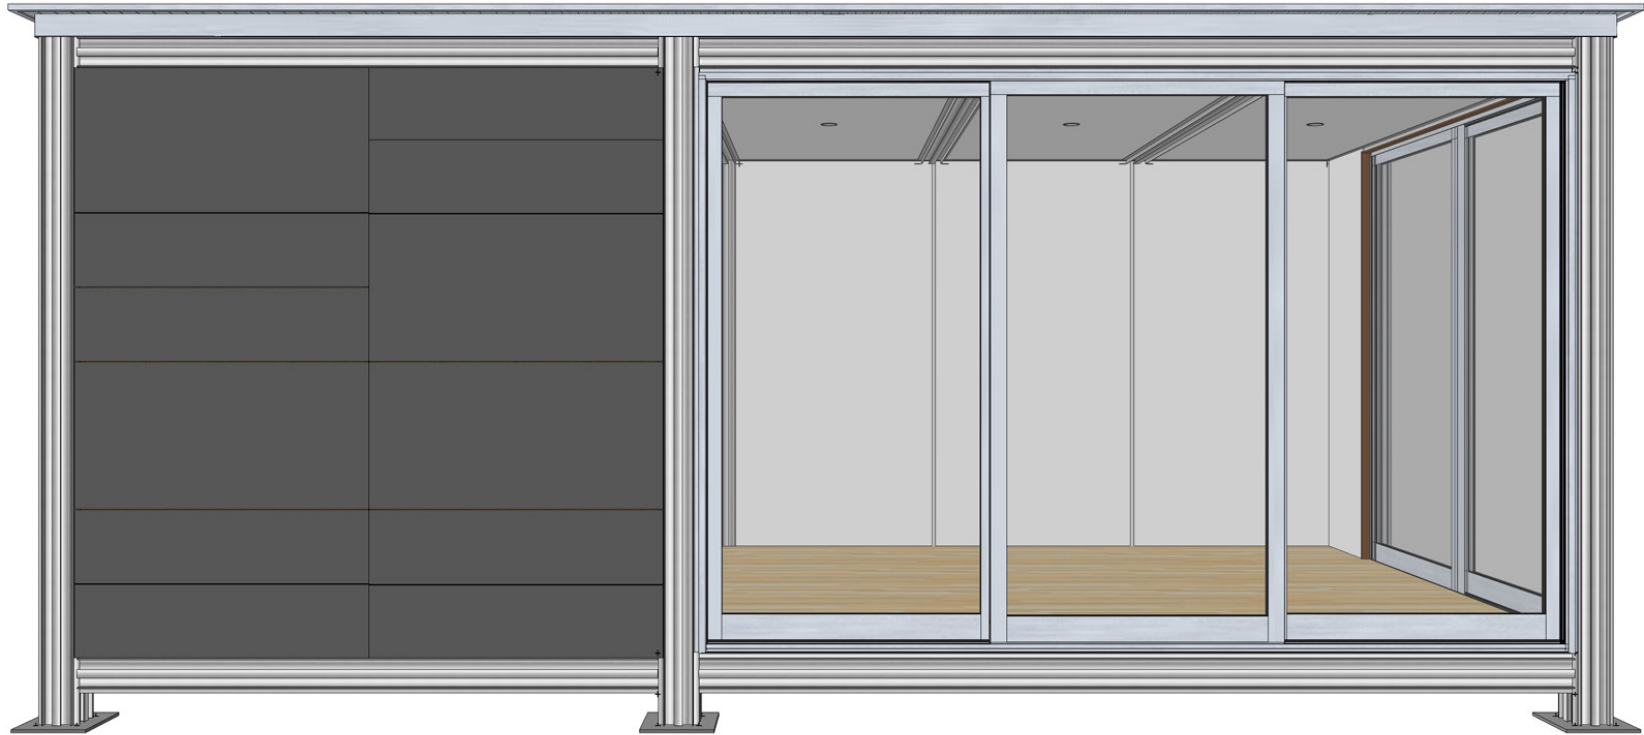

① K5 BASIC (10FT)
235 SF

k5 basic
our standard 235 square ft. module

pricing
57.2k

k5 basic
our standard 235 square ft. module

pricing
57.2k

k5 basic
our standard 235 square ft. module

pricing
57.2k

k5 basic
our standard 235 square ft. module

pricing
57.2k

k5 basic
our standard 235 square ft. module

pricing
57.2k