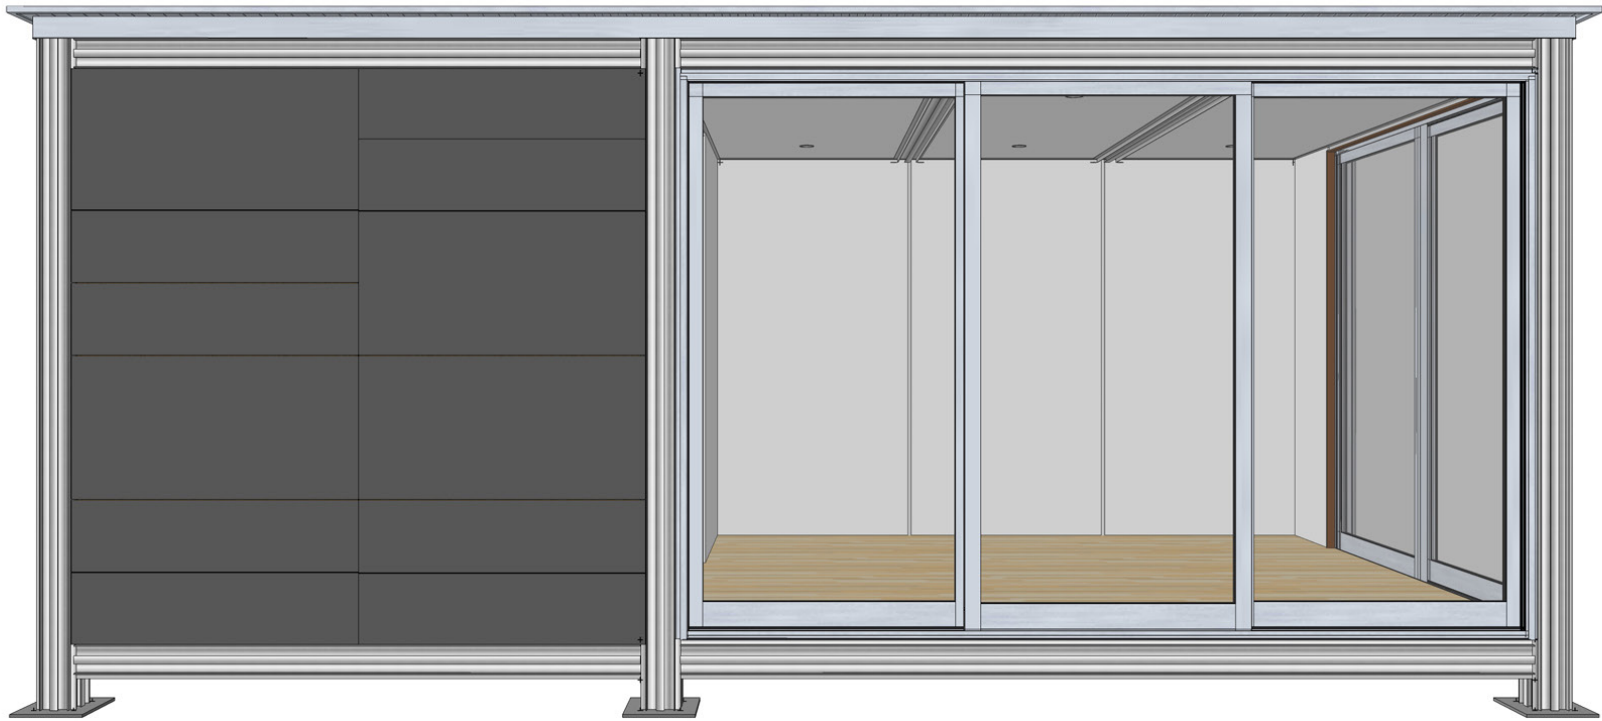

1 K5 STUDIO (10FT)
235 SF

k5 with bath and kitchenette
our standard 235 square ft. module

pricing
63.2k

k5 with bath and kitchenette
our standard 235 square ft. module

pricing
63.2k

k5 with bath and kitchenette
our standard 235 square ft. module

pricing
63.2k

k5 with bath and kitchenette
our standard 235 square ft. module

pricing
63.2k

k5 with bath and kitchenette
our standard 235 square ft. module

pricing
63.2k