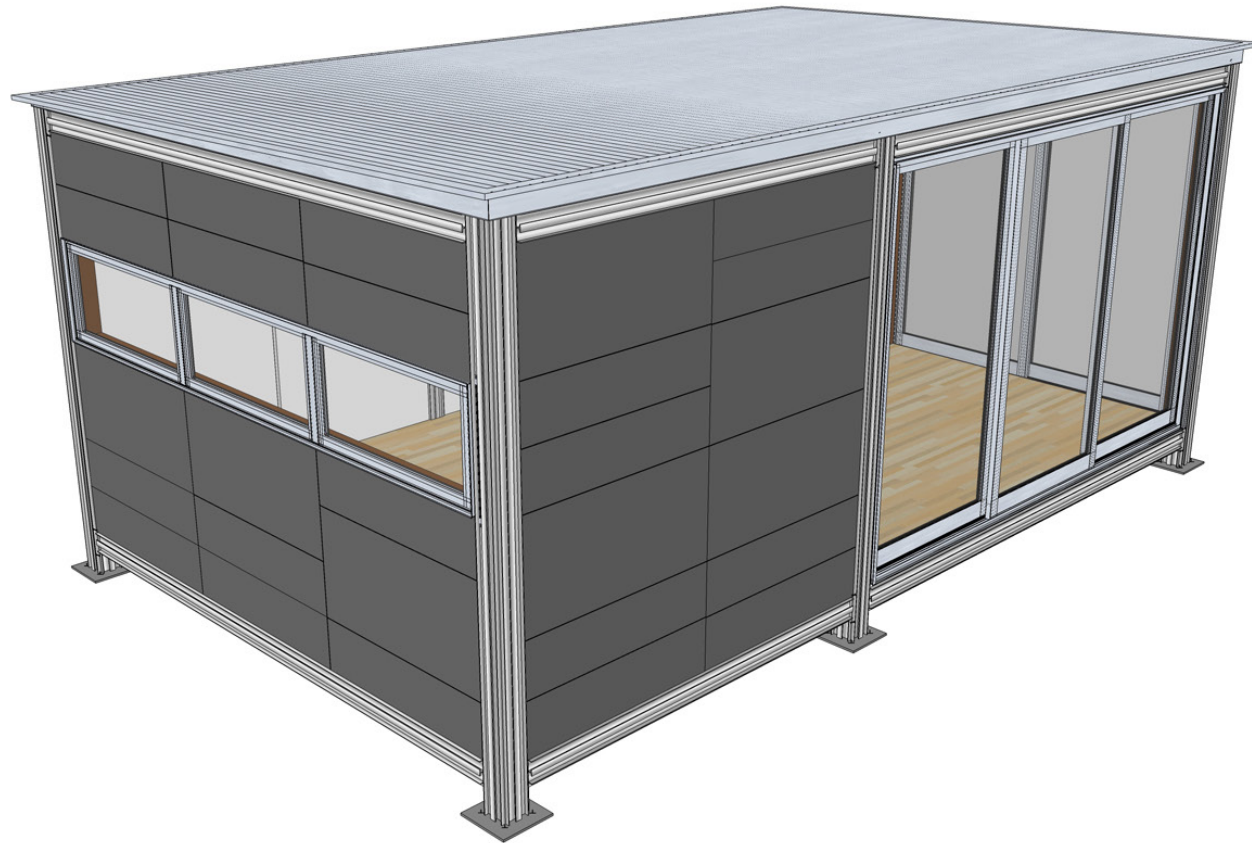

1 K5 BASIC EXTENDED (12FT)
278 SF

k5 extended
our standard 278 square ft. module

pricing
62k

k5 extended
our standard 278 square ft. module

pricing
62k

k5 extended
our standard 278 square ft. module

pricing
62k

k5 extended
our standard 278 square ft. module

pricing
62k

k5 extended
our standard 278 square ft. module

pricing
62k