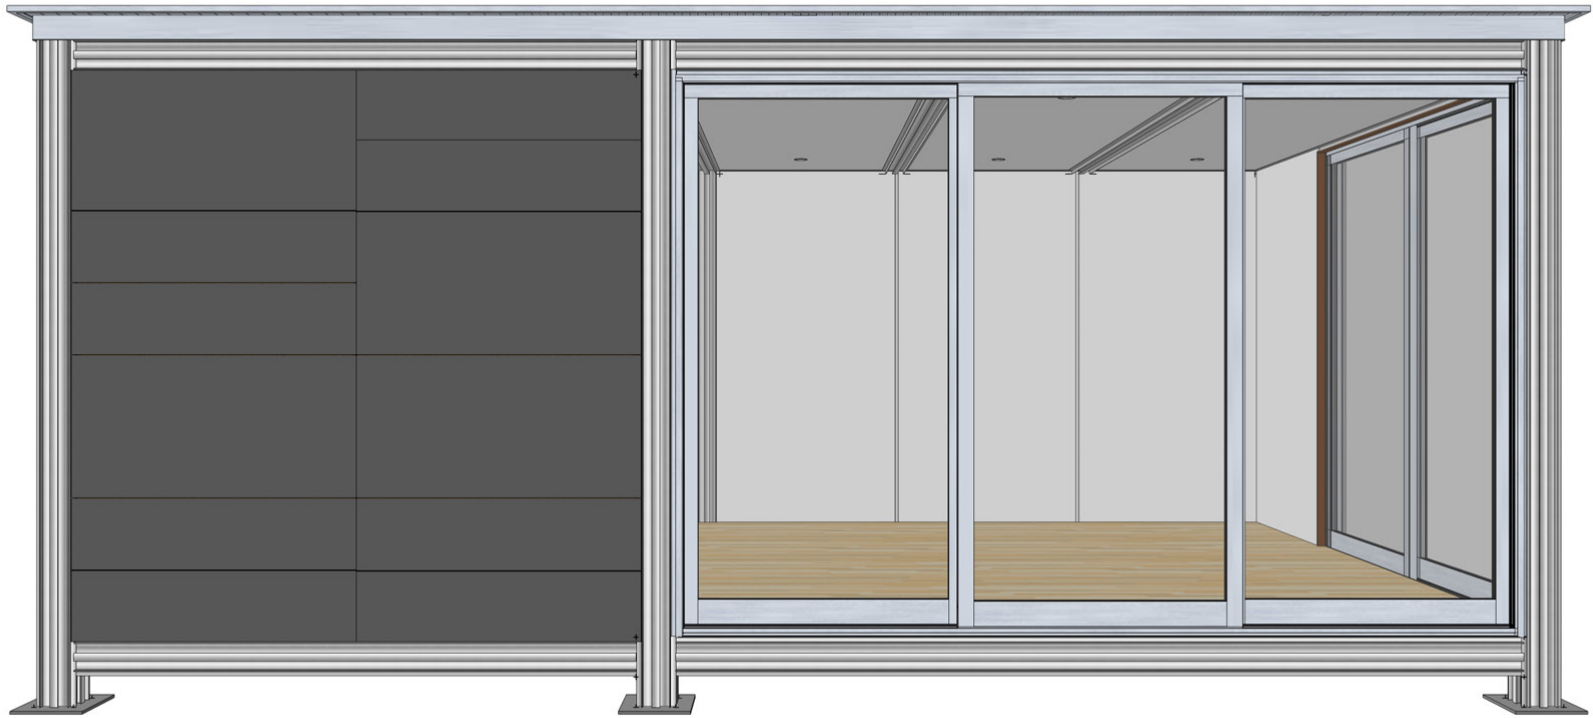

1 K5 BASIC EXTENDED (12FT)
278 SF

k5 extended
our standard 278 square ft. module

pricing
62k

k5 extended
our standard 278 square ft. module

pricing
62k

k5 extended
our standard 278 square ft. module

pricing
62k

k5 extended
our standard 278 square ft. module

pricing
62k

k5 extended
our standard 278 square ft. module

pricing
62k