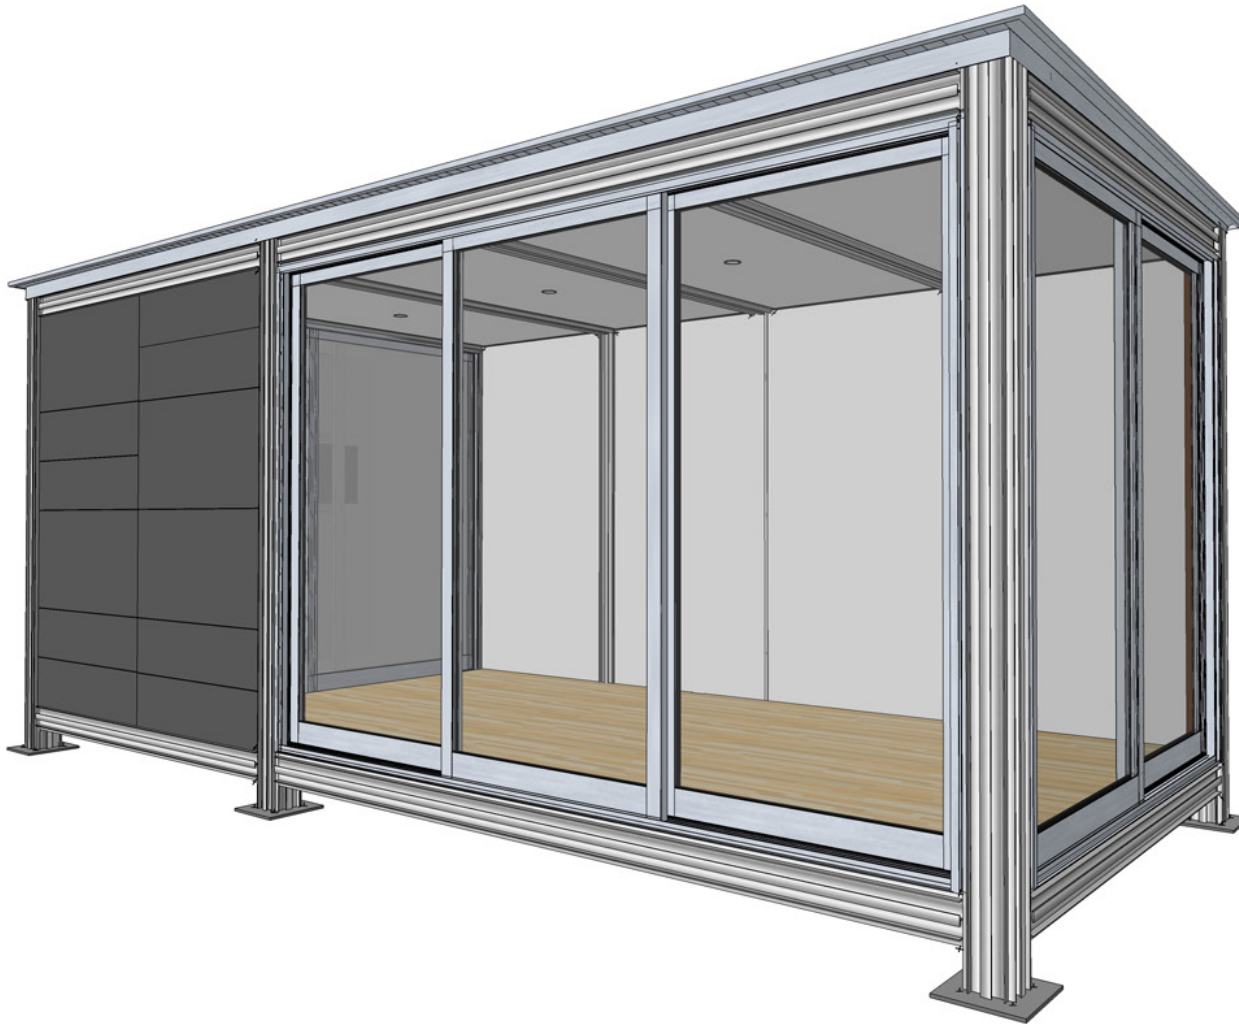

1 K5 BATH : NARROW (8FT)
192 SF

k5 narrow with bath
our standard 192 square ft. module

pricing
57k

k5 narrow with bath
our standard 192 square ft. module

pricing
57k

k5 narrow with bath
our standard 192 square ft. module

pricing
57k

k5 narrow with bath
our standard 192 square ft. module

pricing
57k

k5 narrow with bath
our standard 192 square ft. module

pricing
57k