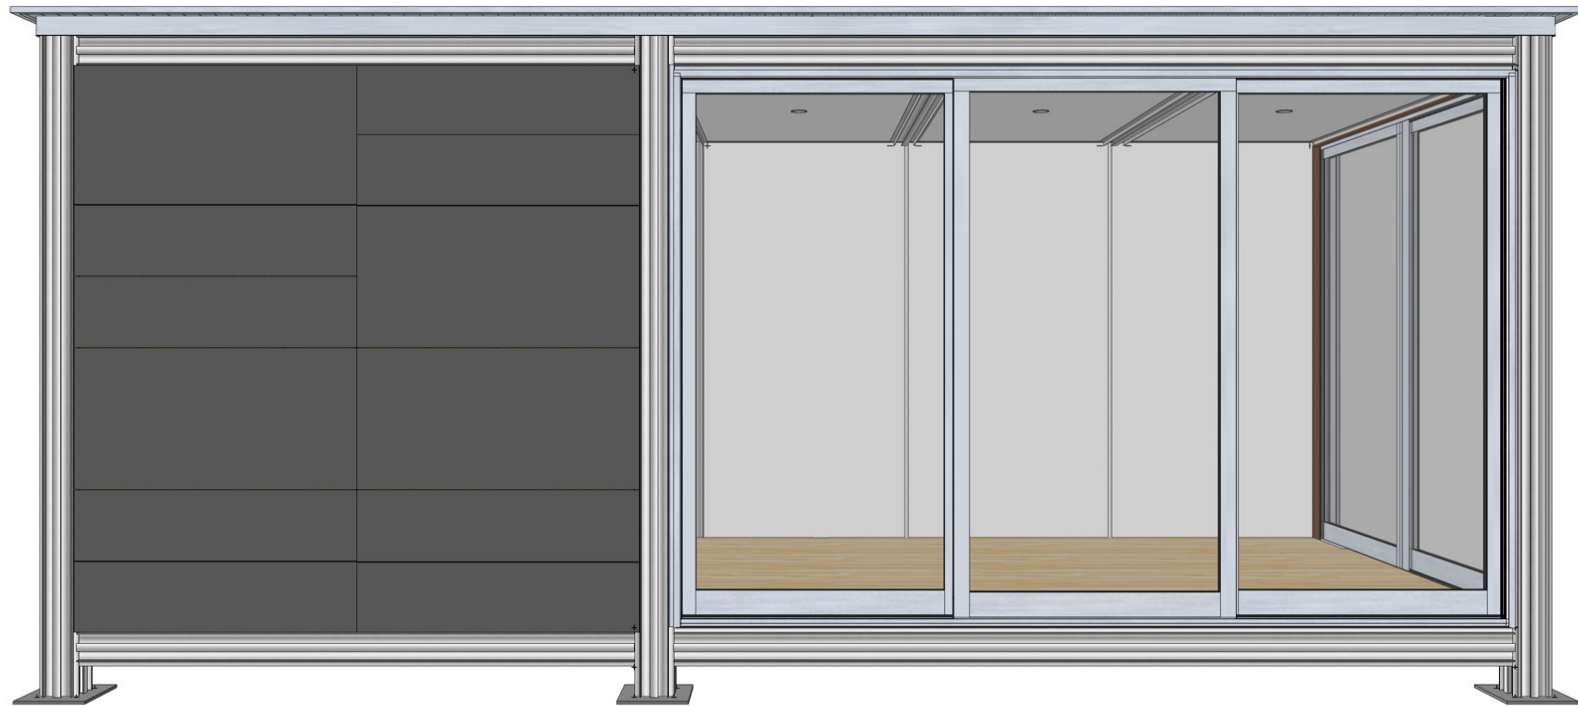

1 K5 BATH : NARROW (8FT)
192 SF

k5 narrow with bath
our standard 192 square ft. module

pricing
57k

k5 narrow with bath
our standard 192 square ft. module

pricing
57k

k5 narrow with bath
our standard 192 square ft. module

pricing
57k

k5 narrow with bath
our standard 192 square ft. module

pricing
57k

k5 narrow with bath
our standard 192 square ft. module

pricing
57k