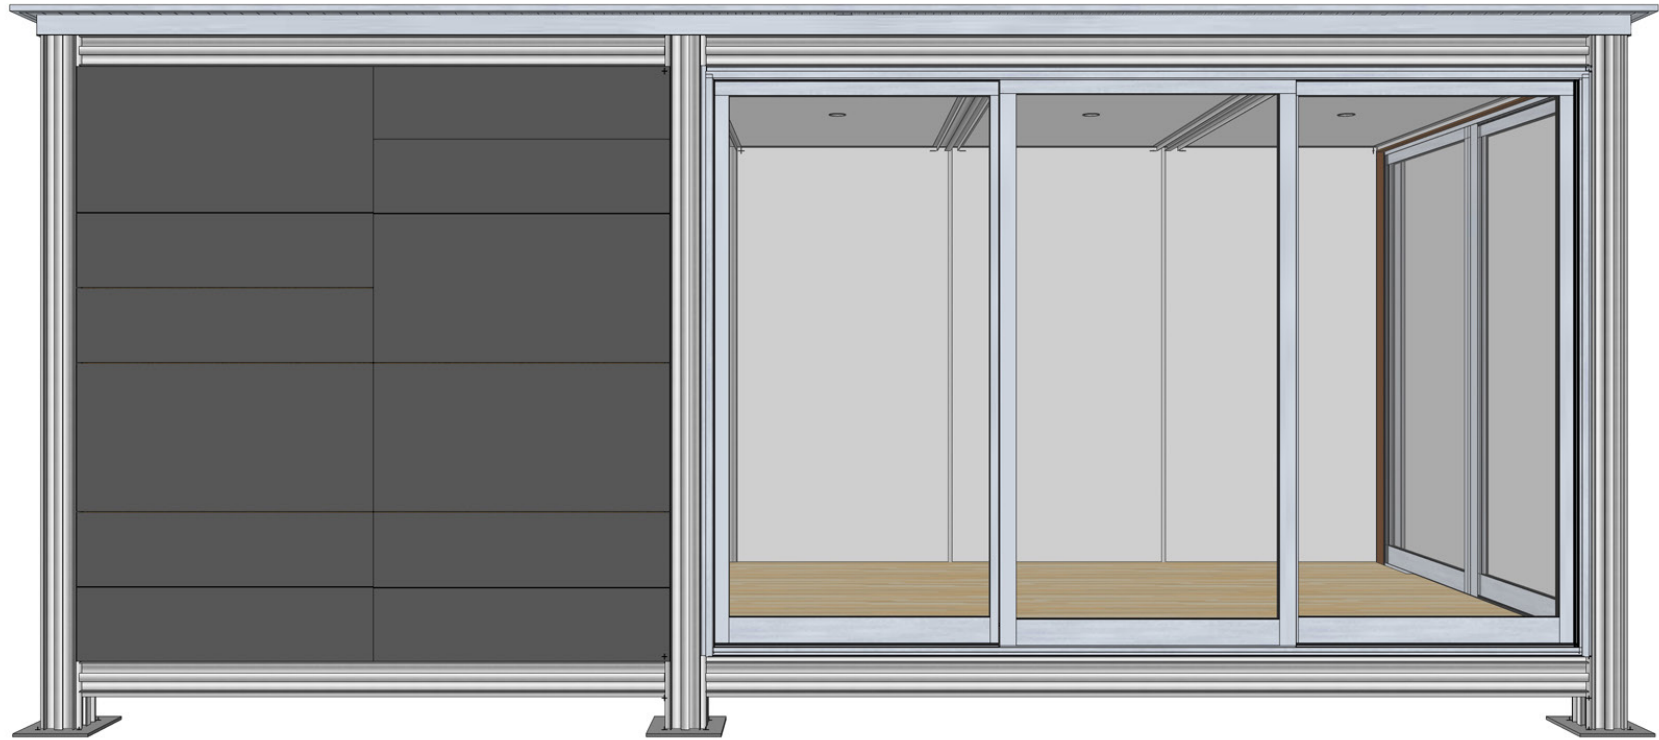

1 K5 BASIC : NARROW (8FT)
192 SF

k5 narrow
our standard 192 square ft. module

pricing
55k

k5 narrow
our standard 192 square ft. module

pricing
55k

k5 narrow
our standard 192 square ft. module

pricing
55k

k5 narrow
our standard 192 square ft. module

pricing
55k

k5 narrow
our standard 192 square ft. module

pricing
55k