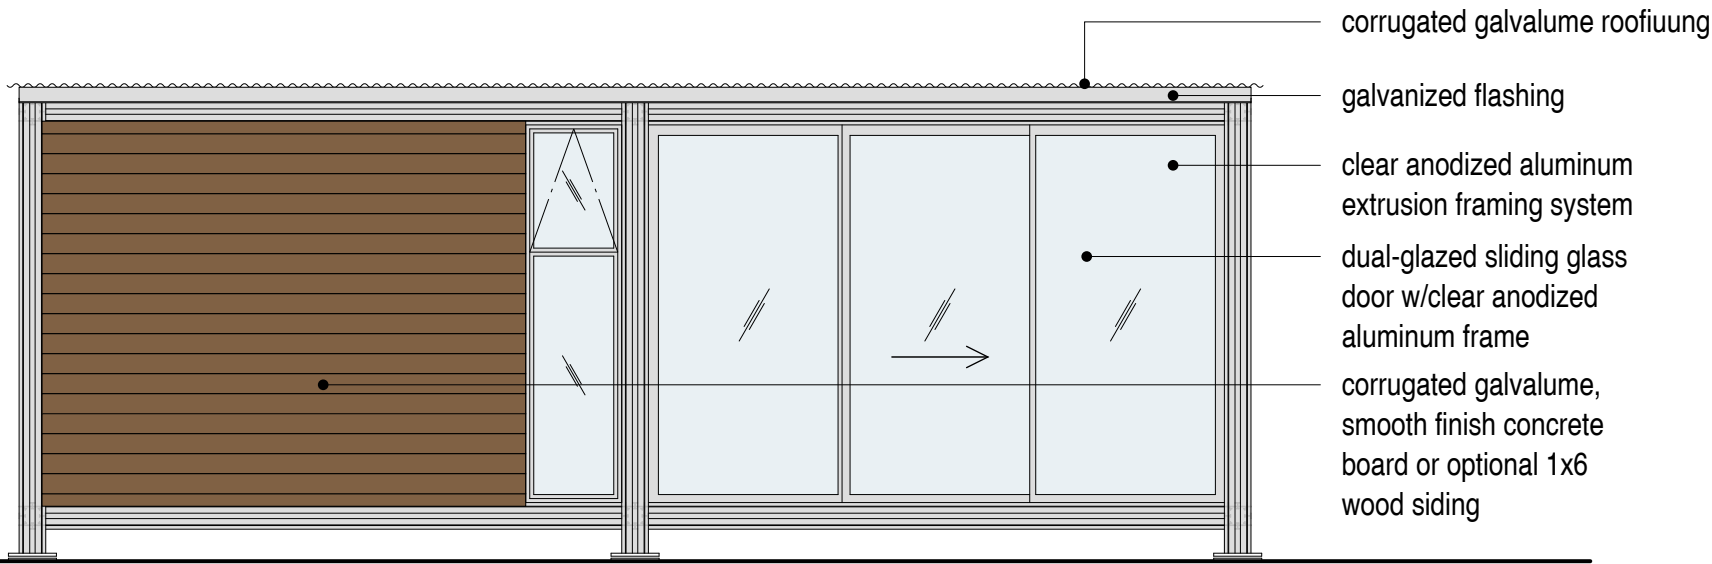

kitHAUS k6 floor plan

kitHAUS address	kitHAUS phone	configuration	drawing
9826 GLENOAKS SAN FERNANDO CA 91352	310.889.7137 310.440.9363 FAX	k6	plan

kitHAUS k6 front elevation

kitHAUS k6 rear elevation

kitHAUS address	kitHAUS phone	configuration	drawing
9826 GLENOAKS SAN FERNANDO CA 91352	310.889.7137 310.440.9363 FAX	k6	elevation

kitHAUS k6 side elevation

kitHAUS k6 side elevation