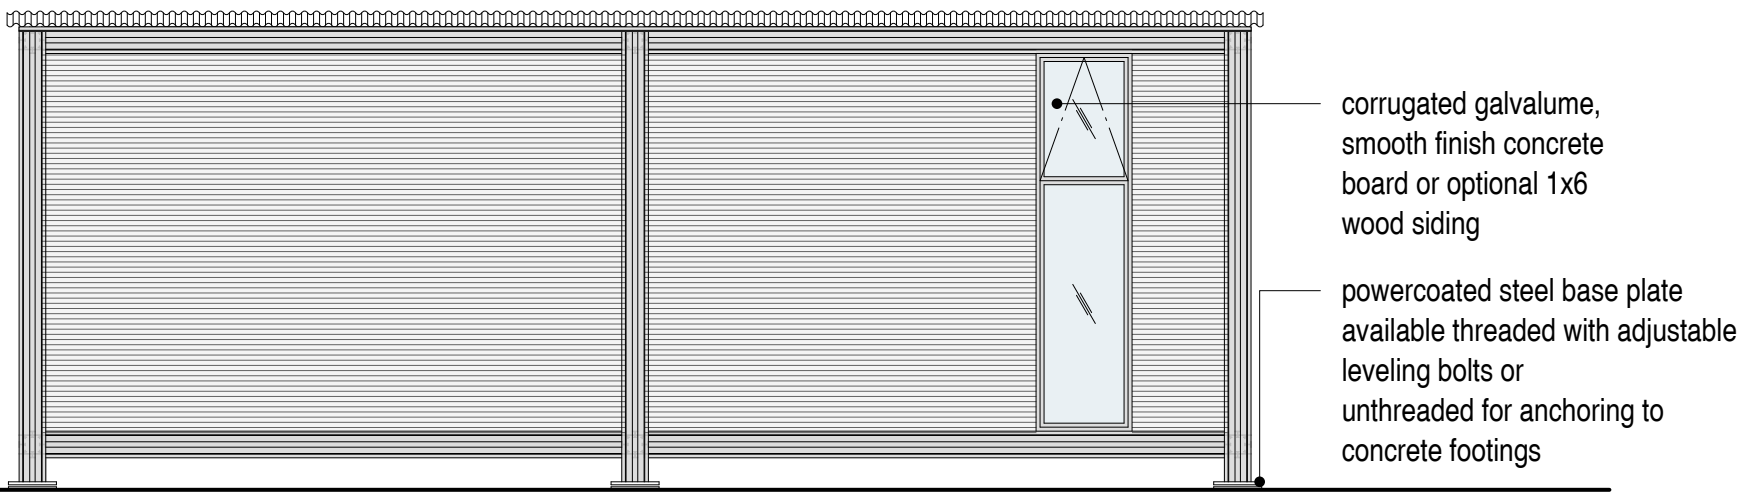

kitHAUS k6 floor plan

kitHAUS address	kitHAUS phone	configuration	drawing
9826 GLENOAKS SAN FERNANDO CA 91352	310.889.7137 310.440.9363 FAX	k6	plan

kitHAUS k6 front elevation

kitHAUS k6 rear elevation

kitHAUS address	kitHAUS phone	configuration	drawing
9826 GLENOAKS SAN FERNANDO CA 91352	310.889.7137 310.440.9363 FAX	k6	elevation

kitHAUS k6 side elevation

kitHAUS k6 side elevation