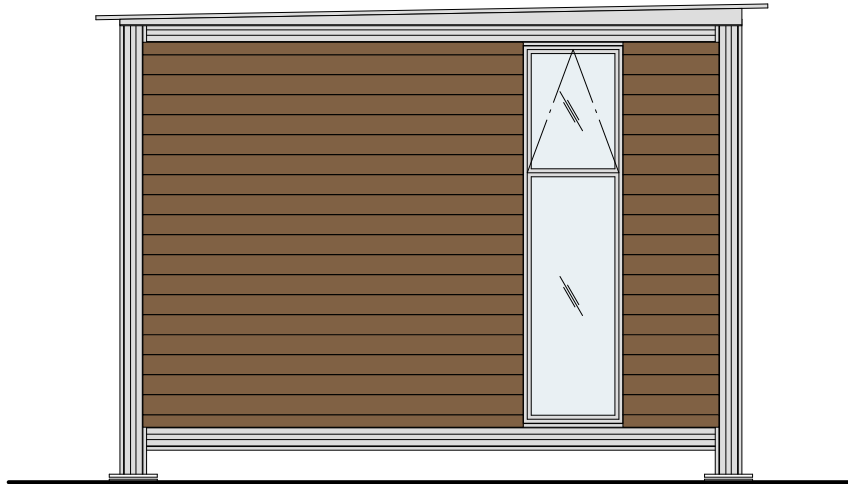

kitHAUS k6 floor plan

kitHAUS address	kitHAUS phone	configuration	drawing
9826 GLENOAKS SAN FERNANDO CA 91352	310.889.7137 310.440.9363 FAX	k6	plan

kitHAUS k6 front elevation

kitHAUS k6 rear elevation

kitHAUS address	kitHAUS phone	configuration	drawing
9826 GLENOAKS SAN FERNANDO CA 91352	310.889.7137 310.440.9363 FAX	k6	elevation

kitHAUS k6 side elevation

kitHAUS k6 side elevation