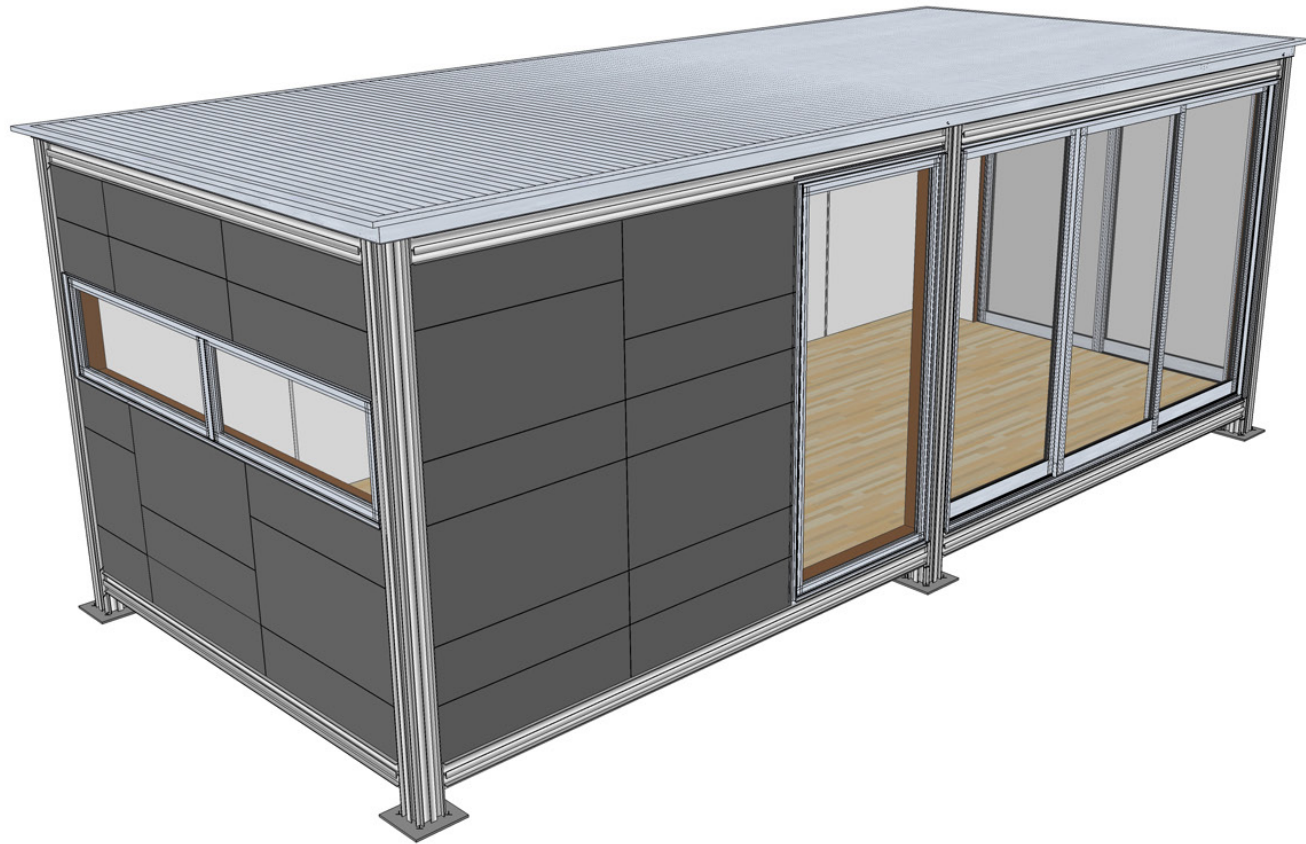

① K6 BASIC (10FT)
280 SF

k6 basic
our standard 280 square ft. module

pricing
65k

k6 basic
our standard 280 square ft. module

pricing
65k

k6 basic
our standard 280 square ft. module

pricing
65k

k6 basic
our standard 280 square ft. module

pricing
65k

k6 basic
our standard 280 square ft. module

pricing
65k