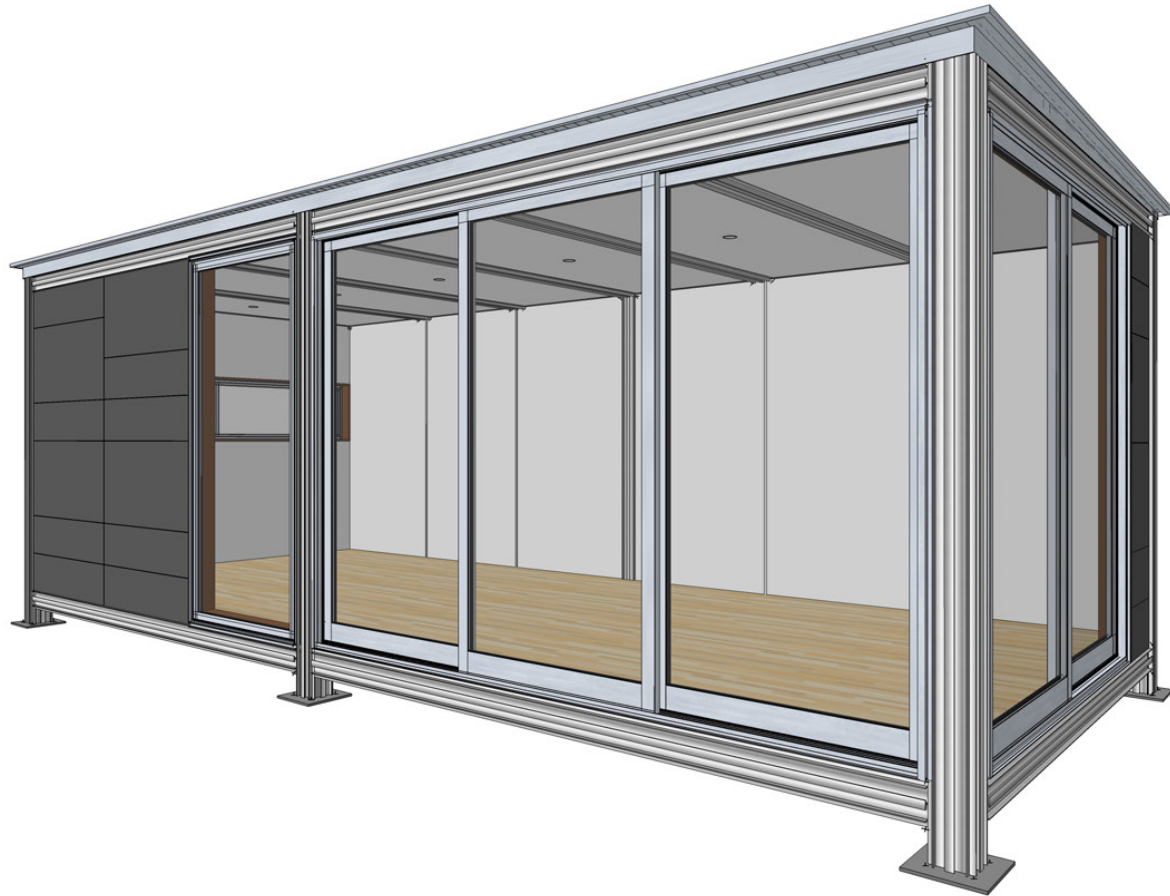

① K6 BASIC (10FT)
280 SF

k6 basic
our standard 280 square ft. module

pricing
65k

k6 basic
our standard 280 square ft. module

pricing
65k

k6 basic
our standard 280 square ft. module

pricing
65k

k6 basic
our standard 280 square ft. module

pricing
65k

k6 basic
our standard 280 square ft. module

pricing
65k