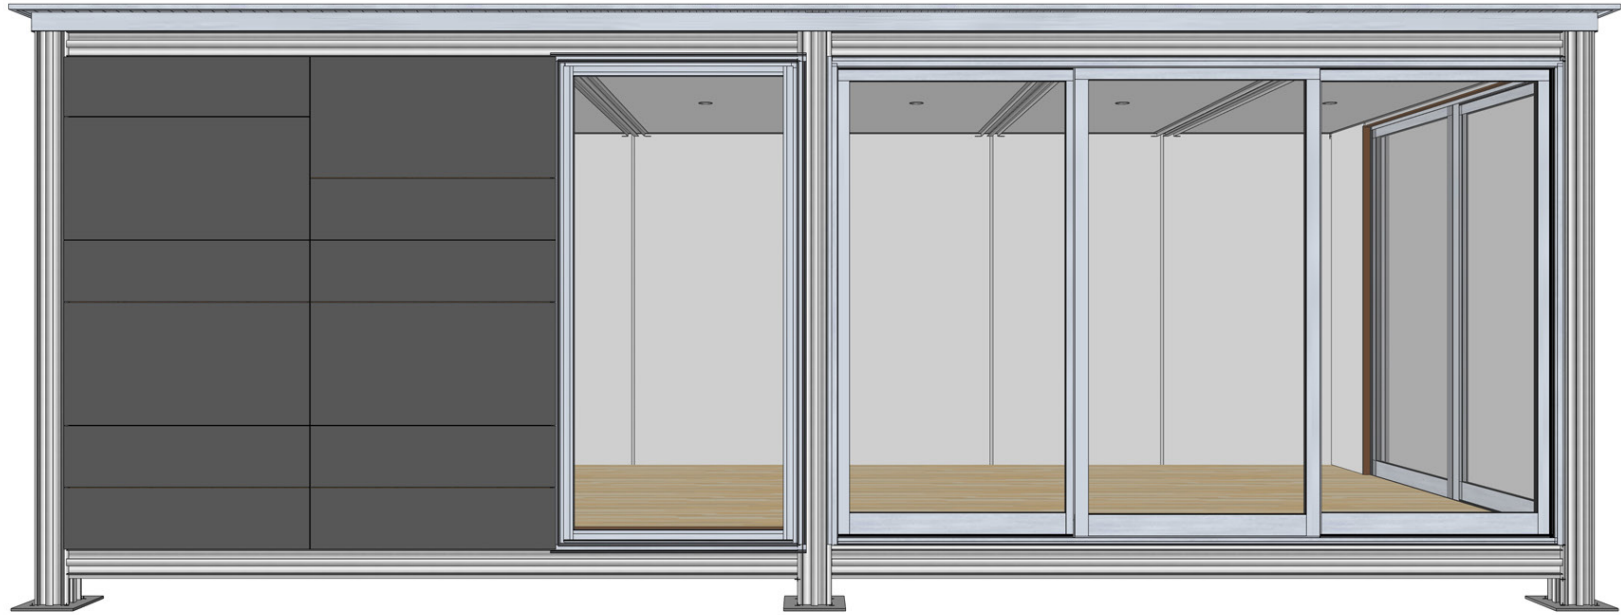

① K6 BASIC (10FT)
280 SF

k6 basic
our standard 280 square ft. module

pricing
65k

k6 basic
our standard 280 square ft. module

pricing
65k

k6 basic
our standard 280 square ft. module

pricing
65k

k6 basic
our standard 280 square ft. module

pricing
65k

k6 basic
our standard 280 square ft. module

pricing
65k