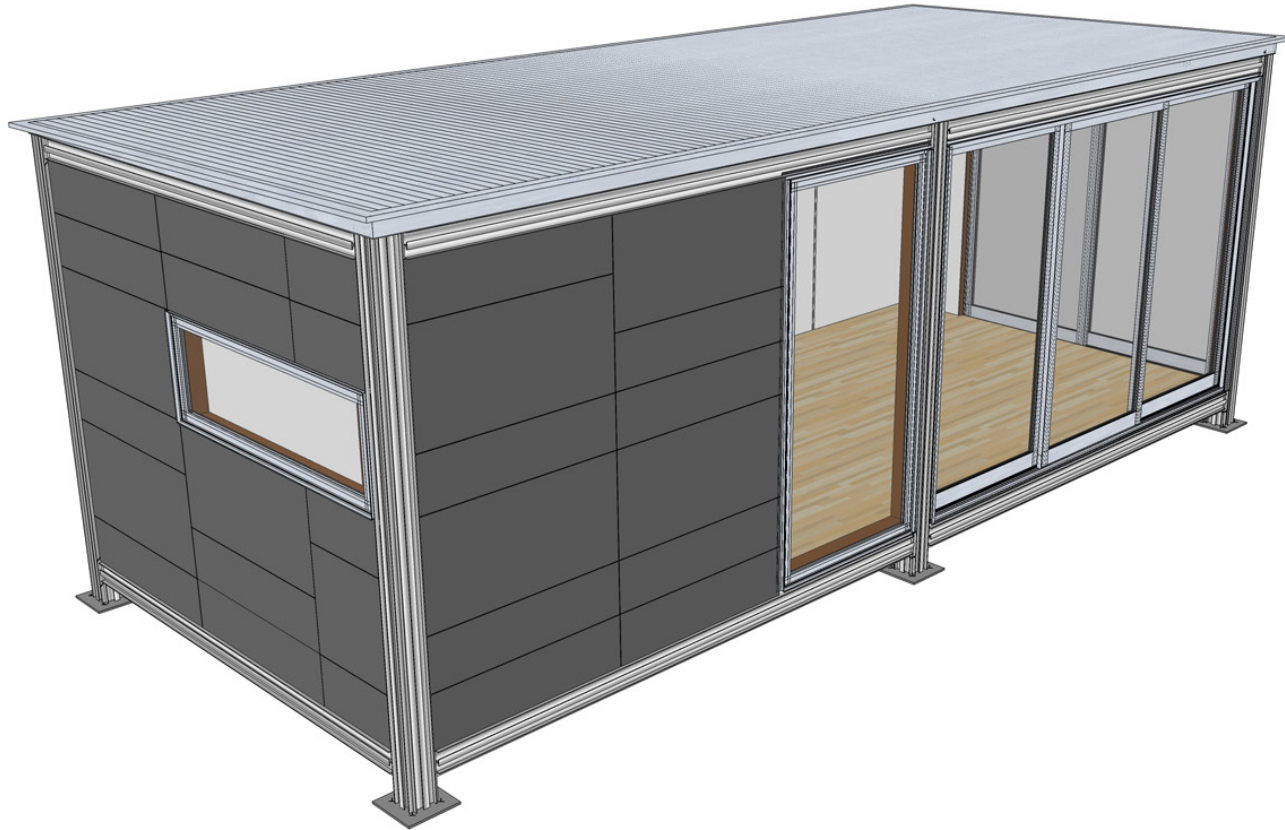

① K6 BATH (10FT)
280 SF

k6 with bath
our standard 280 square ft. module

pricing
72k

k6 with bath
our standard 280 square ft. module

pricing
72k

k6 with bath
our standard 280 square ft. module

pricing
72k

k6 with bath
our standard 280 square ft. module

pricing
72k

k6 with bath
our standard 280 square ft. module

pricing
72k