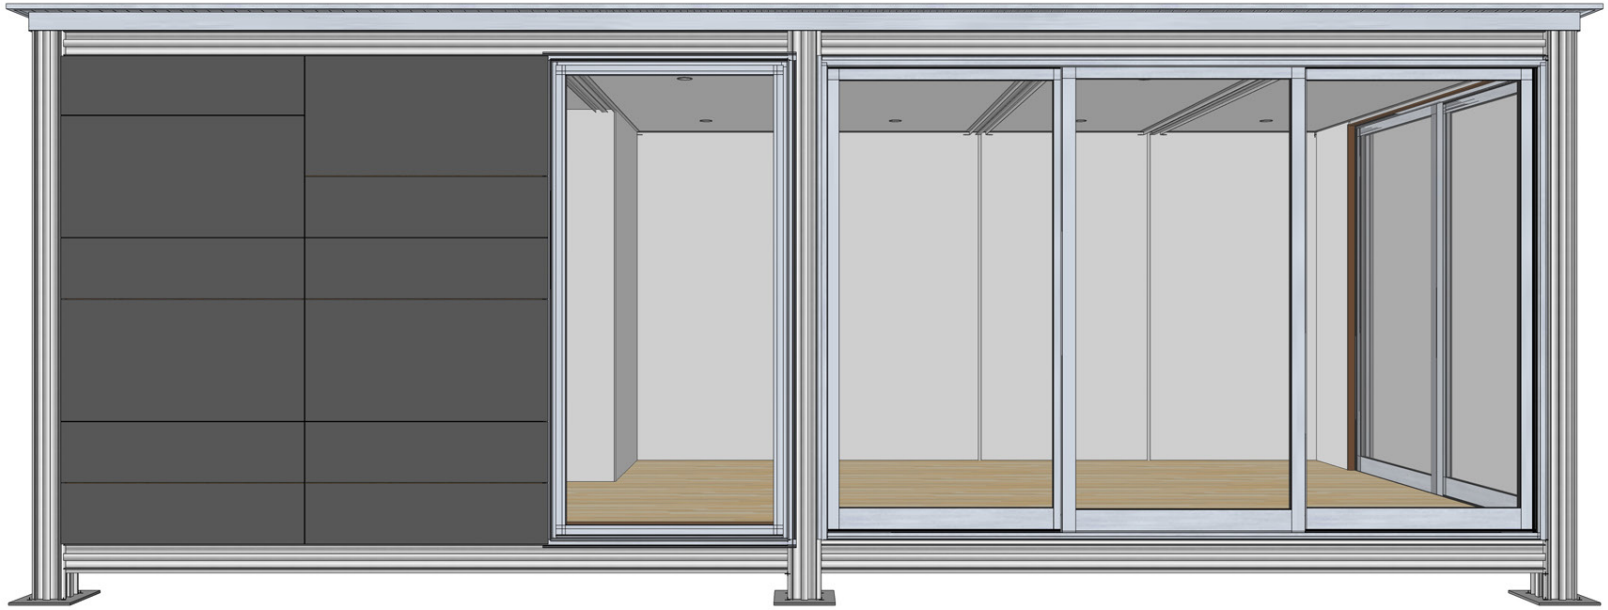

① K6 BATH (10FT)
280 SF

k6 with bath
our standard 280 square ft. module

pricing
72k

k6 with bath
our standard 280 square ft. module

pricing
72k

k6 with bath
our standard 280 square ft. module

pricing
72k

k6 with bath
our standard 280 square ft. module

pricing
72k

k6 with bath
our standard 280 square ft. module

pricing
72k