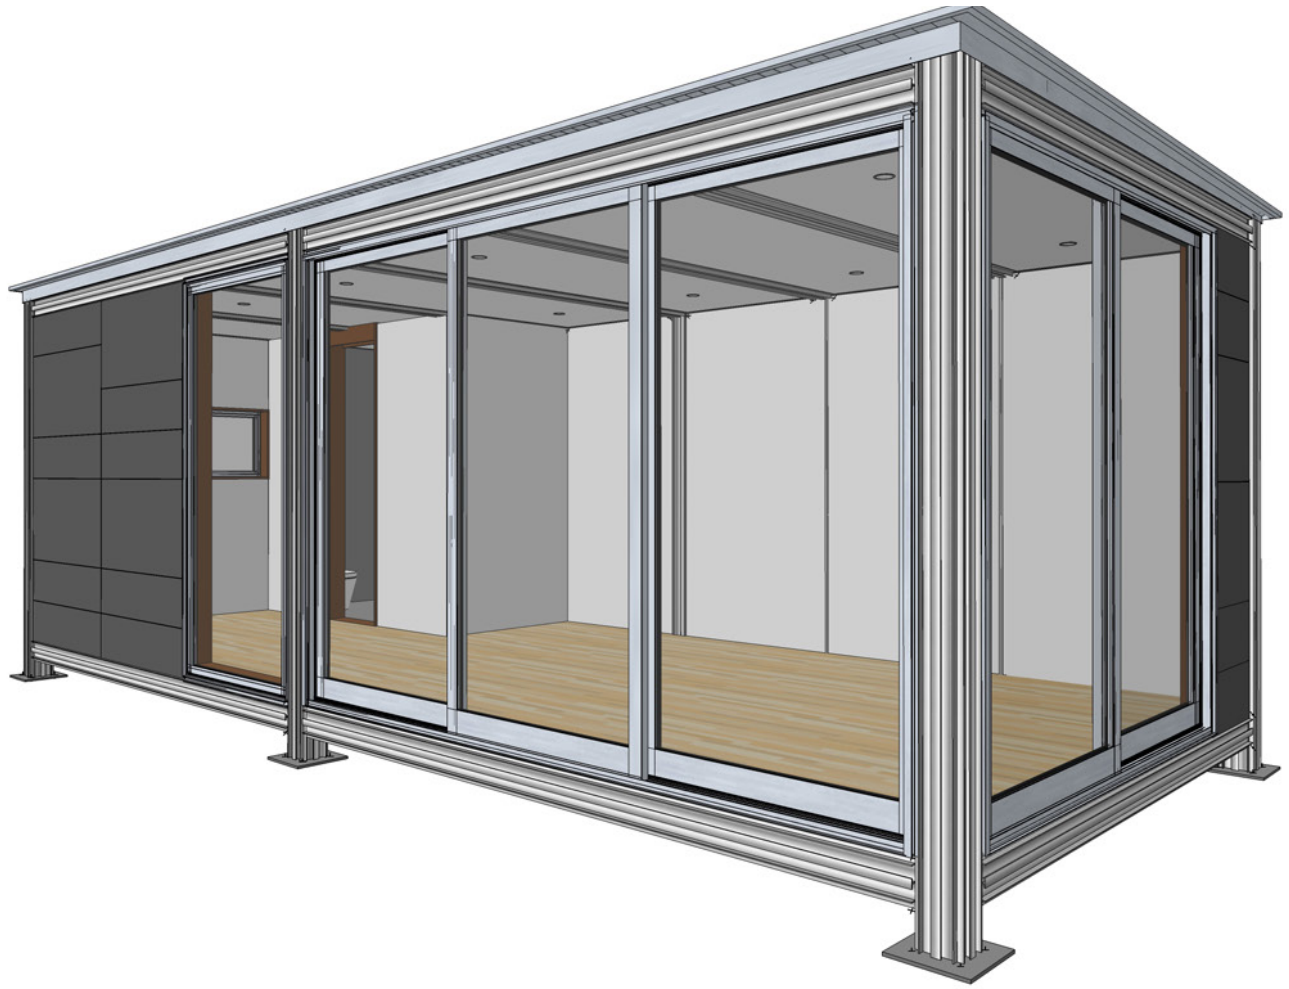

① K6 BATH (10FT)
280 SF

k6 with bath
our standard 280 square ft. module

pricing
72k

k6 with bath
our standard 280 square ft. module

pricing
72k

k6 with bath
our standard 280 square ft. module

pricing
72k

k6 with bath
our standard 280 square ft. module

pricing
72k

k6 with bath
our standard 280 square ft. module

pricing
72k