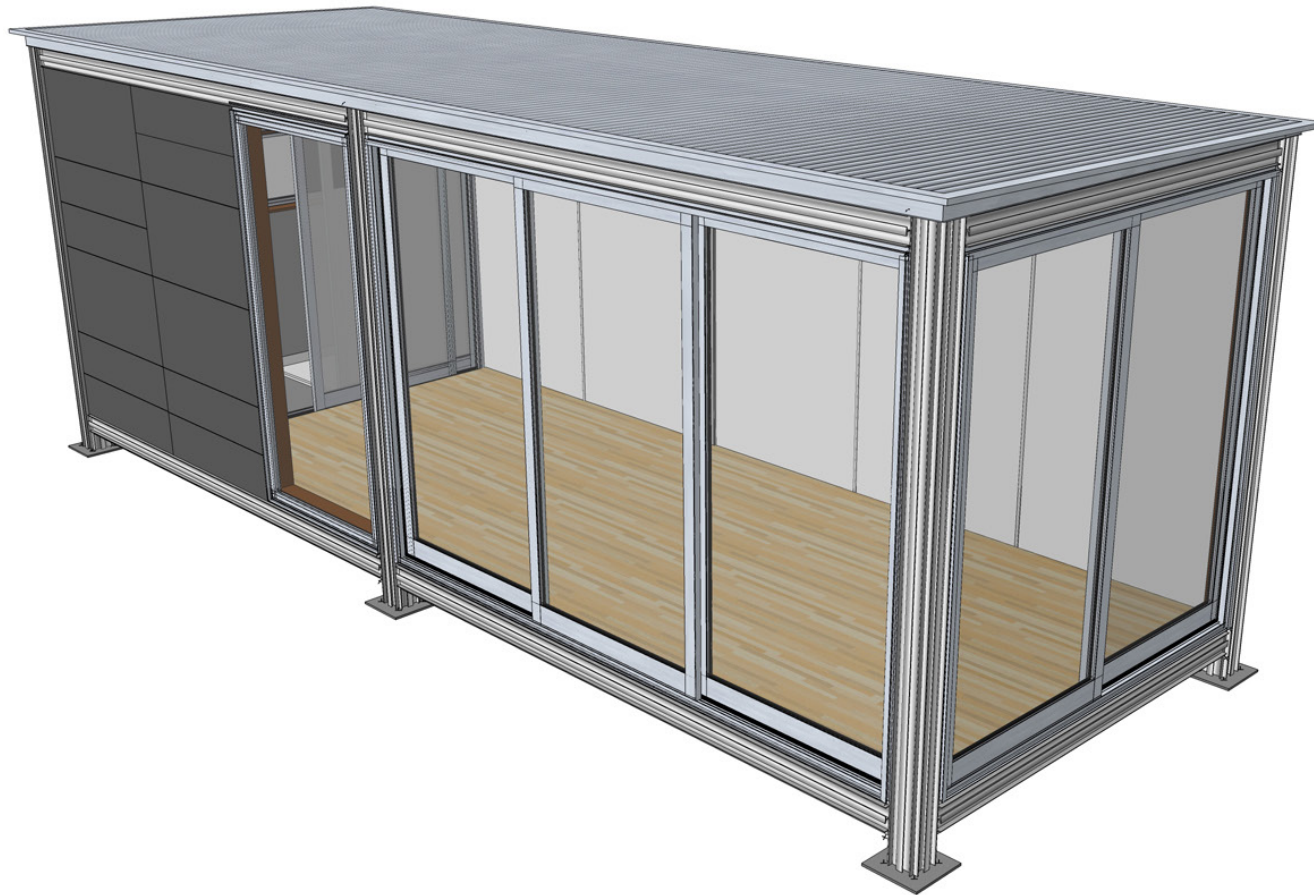

1 K6 BATH : NARROW (8FT)
228 SF

k6 narrow with bath
our standard 228 square ft. module

pricing
67k

k6 narrow with bath
our standard 228 square ft. module

pricing
67k

k6 narrow with bath
our standard 228 square ft. module

pricing
67k

k6 narrow with bath
our standard 228 square ft. module

pricing
67k

k6 narrow with bath
our standard 228 square ft. module

pricing
67k