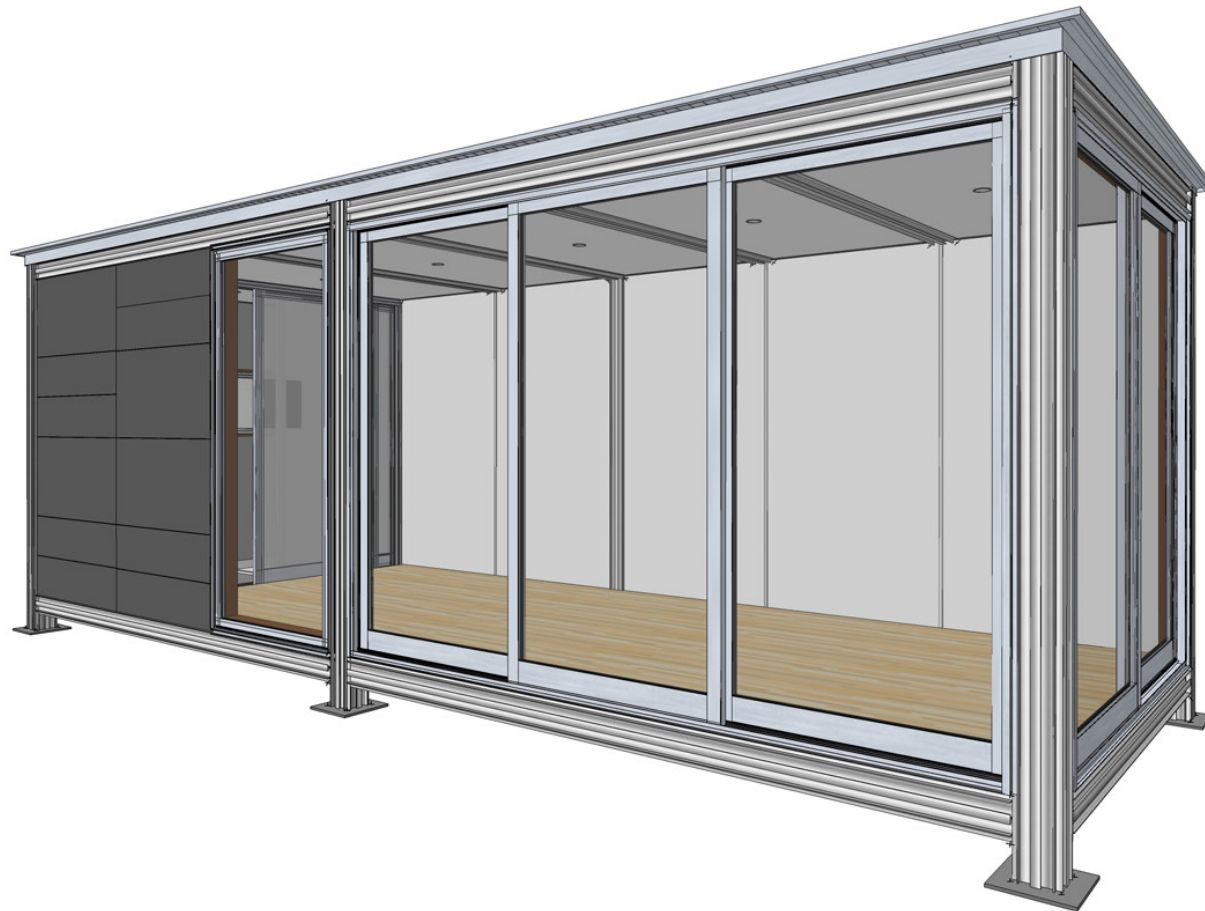

1 K6 BATH : NARROW (8FT)
228 SF

k6 narrow with bath
our standard 228 square ft. module

pricing
67k

k6 narrow with bath
our standard 228 square ft. module

pricing
67k

k6 narrow with bath
our standard 228 square ft. module

pricing
67k

k6 narrow with bath
our standard 228 square ft. module

pricing
67k

k6 narrow with bath
our standard 228 square ft. module

pricing
67k