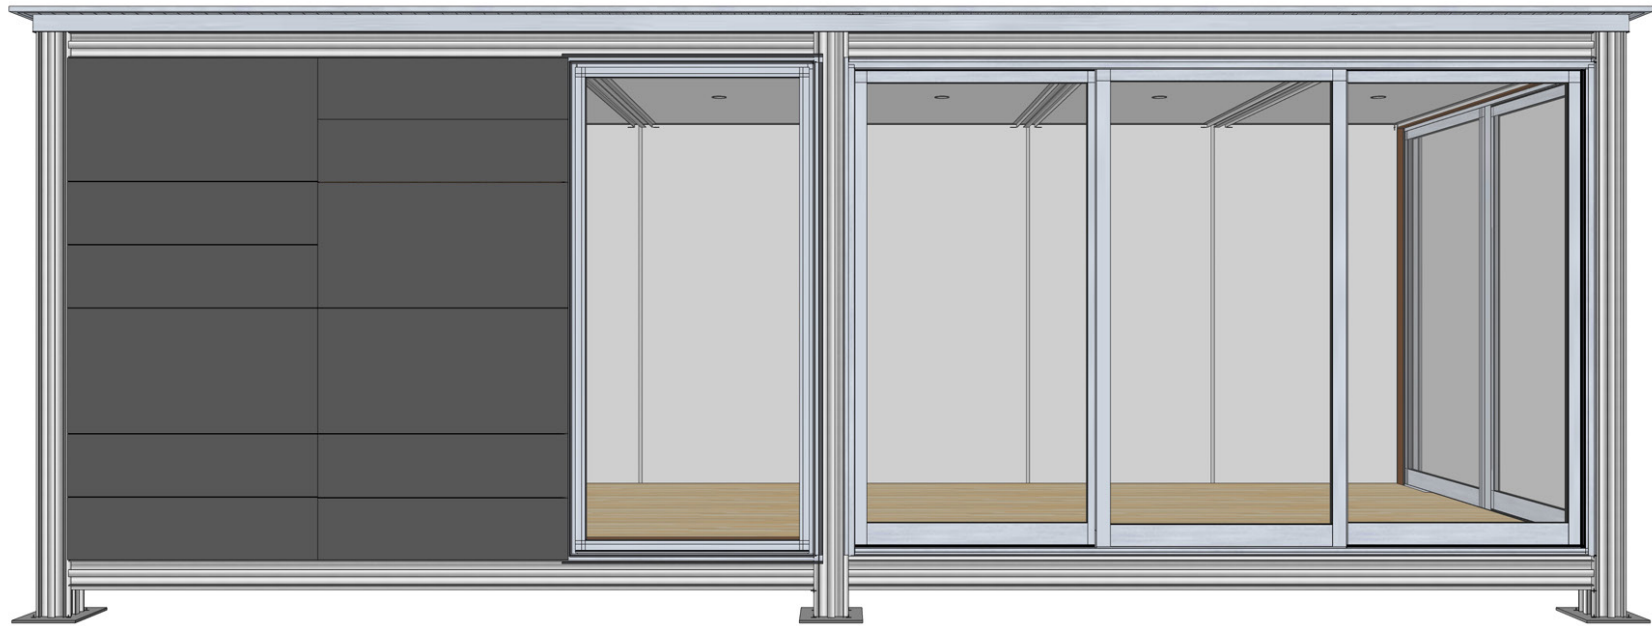

1 K6 BATH : NARROW (8FT)
228 SF

k6 narrow with bath
our standard 228 square ft. module

pricing
67k

k6 narrow with bath
our standard 228 square ft. module

pricing
67k

k6 narrow with bath
our standard 228 square ft. module

pricing
67k

k6 narrow with bath
our standard 228 square ft. module

pricing
67k

k6 narrow with bath
our standard 228 square ft. module

pricing
67k