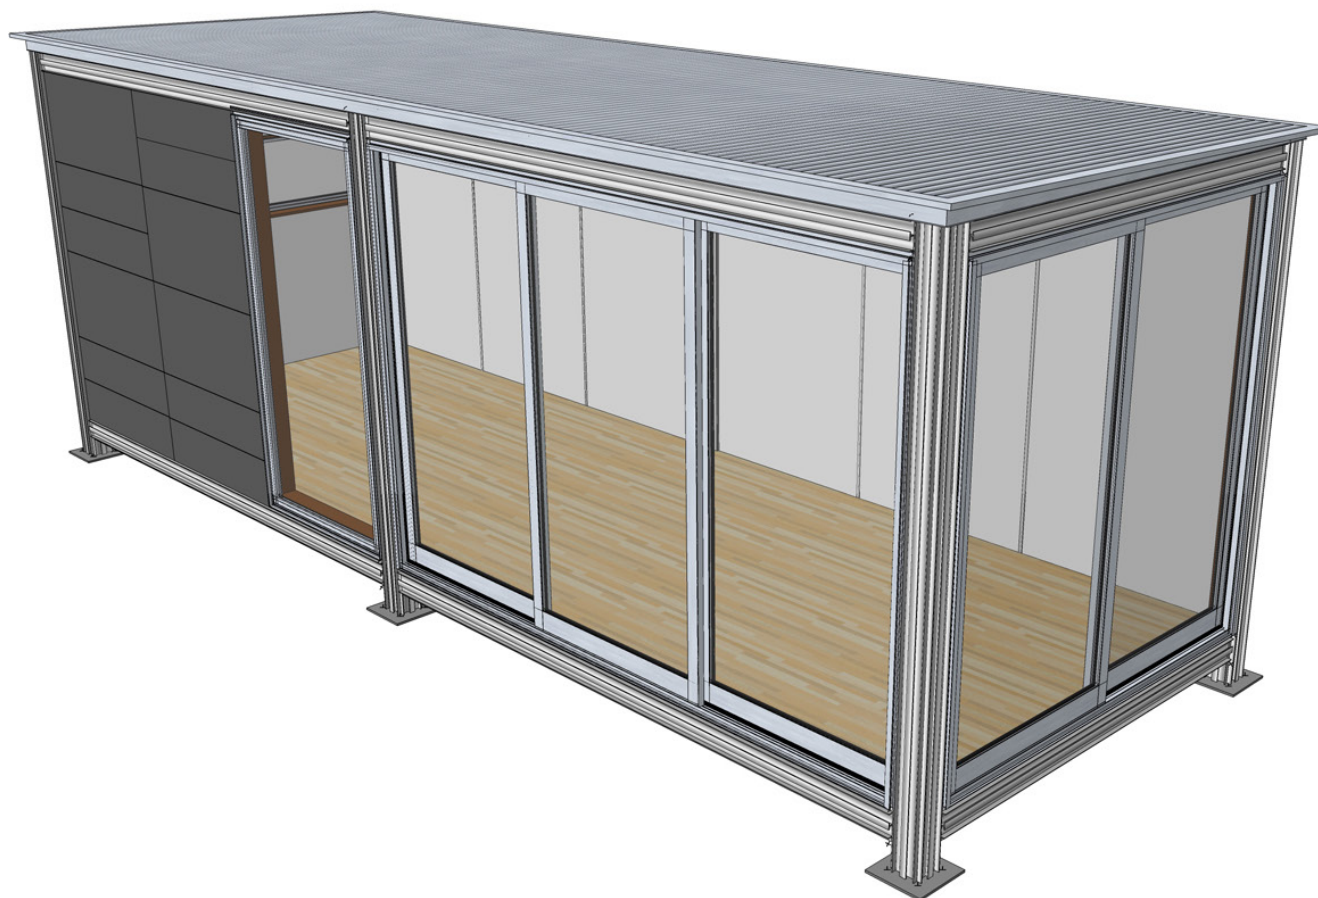

1 K6 BASIC : NARROW (8FT)  
228 SF

**k6 narrow**  
our standard 228 square ft. module

**pricing**  
60k

**k6 narrow**  
our standard 228 square ft. module

**pricing**  
60k

**k6 narrow**  
our standard 228 square ft. module

**pricing**  
60k

**k6 narrow**  
our standard 228 square ft. module

**pricing**  
60k

**k6 narrow**  
our standard 228 square ft. module

**pricing**  
60k