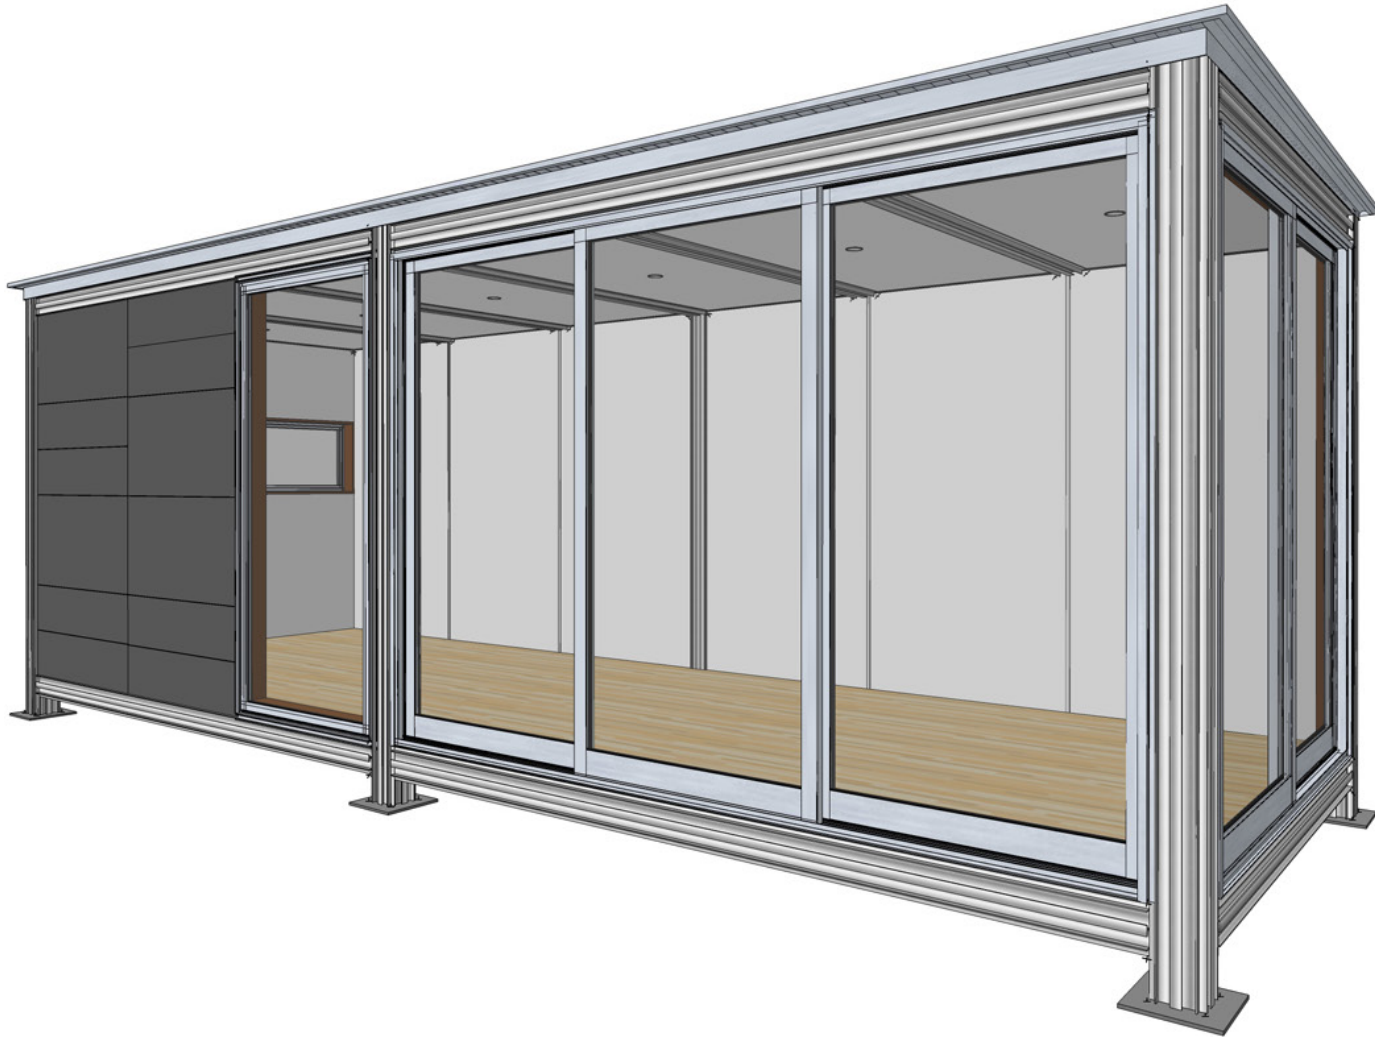

1 K6 BASIC : NARROW (8FT)  
228 SF

**k6 narrow**  
our standard 228 square ft. module

**pricing**  
60k

**k6 narrow**  
our standard 228 square ft. module

**pricing**  
60k

**k6 narrow**  
our standard 228 square ft. module

**pricing**  
60k

**k6 narrow**  
our standard 228 square ft. module

**pricing**  
60k

**k6 narrow**  
our standard 228 square ft. module

**pricing**  
60k