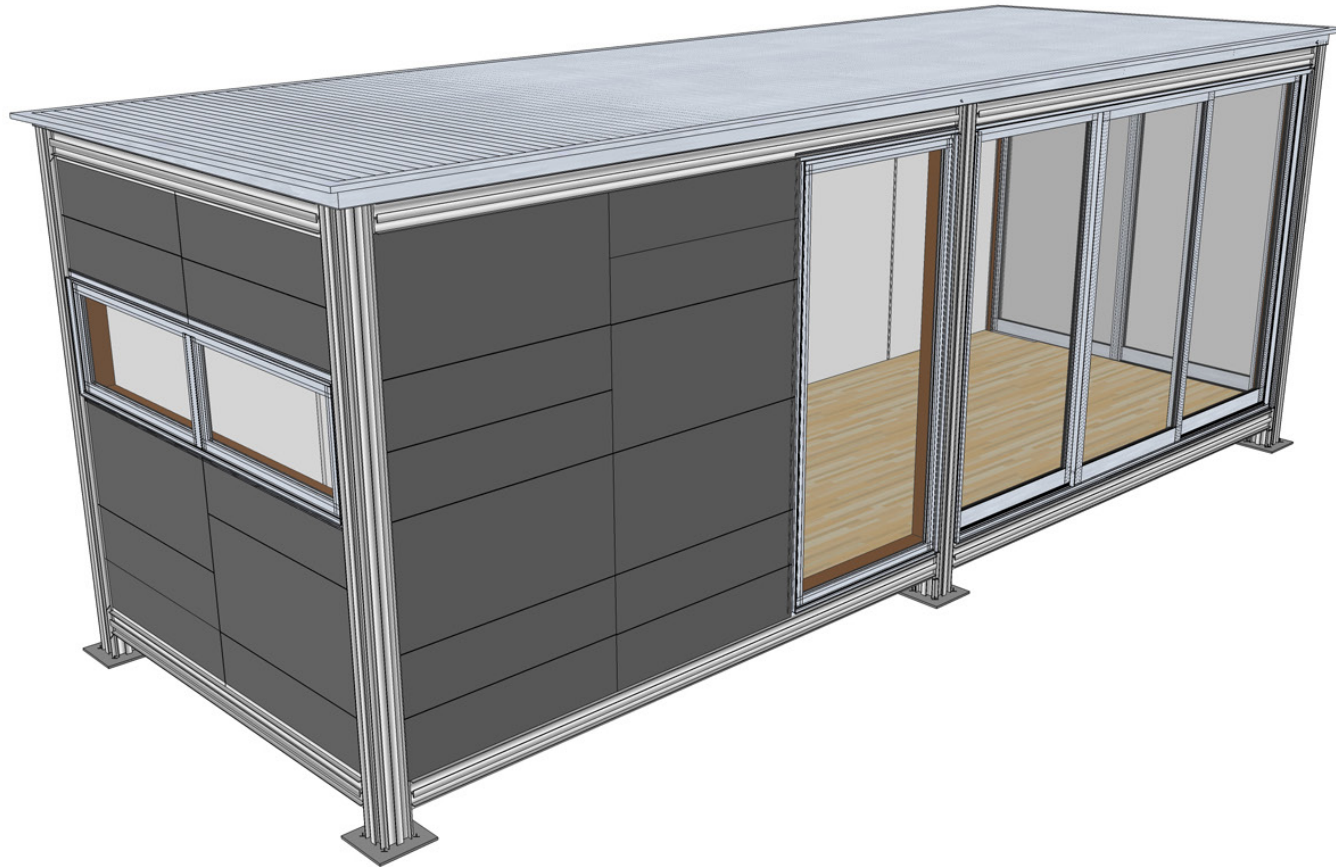

1 K6 BASIC : NARROW (8FT)  
228 SF

**k6 narrow**  
our standard 228 square ft. module

**pricing**  
60k

**k6 narrow**  
our standard 228 square ft. module

**pricing**  
60k

**k6 narrow**  
our standard 228 square ft. module

**pricing**  
60k

**k6 narrow**  
our standard 228 square ft. module

**pricing**  
60k

**k6 narrow**  
our standard 228 square ft. module

**pricing**  
60k